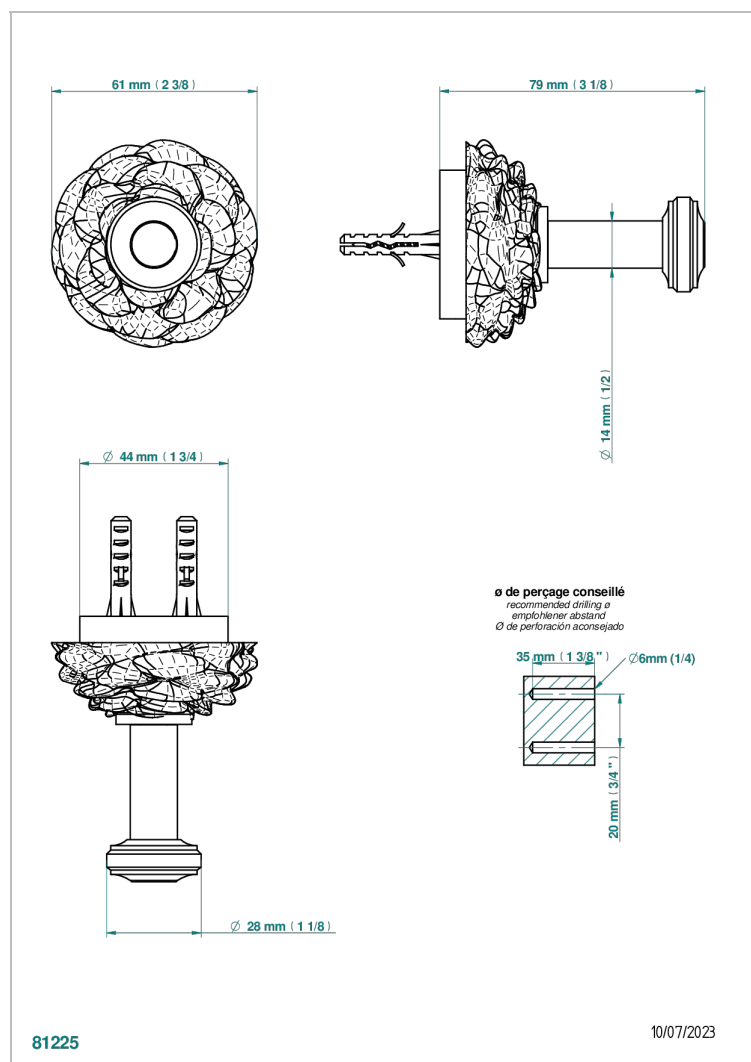

# CAMELIA CLEAR CRYSTAL

U5L-517

Robe hook

THG<sup>®</sup>  
PARIS

## CHARACTERISTIC

- Camélia Clear crystal
- Robe hook