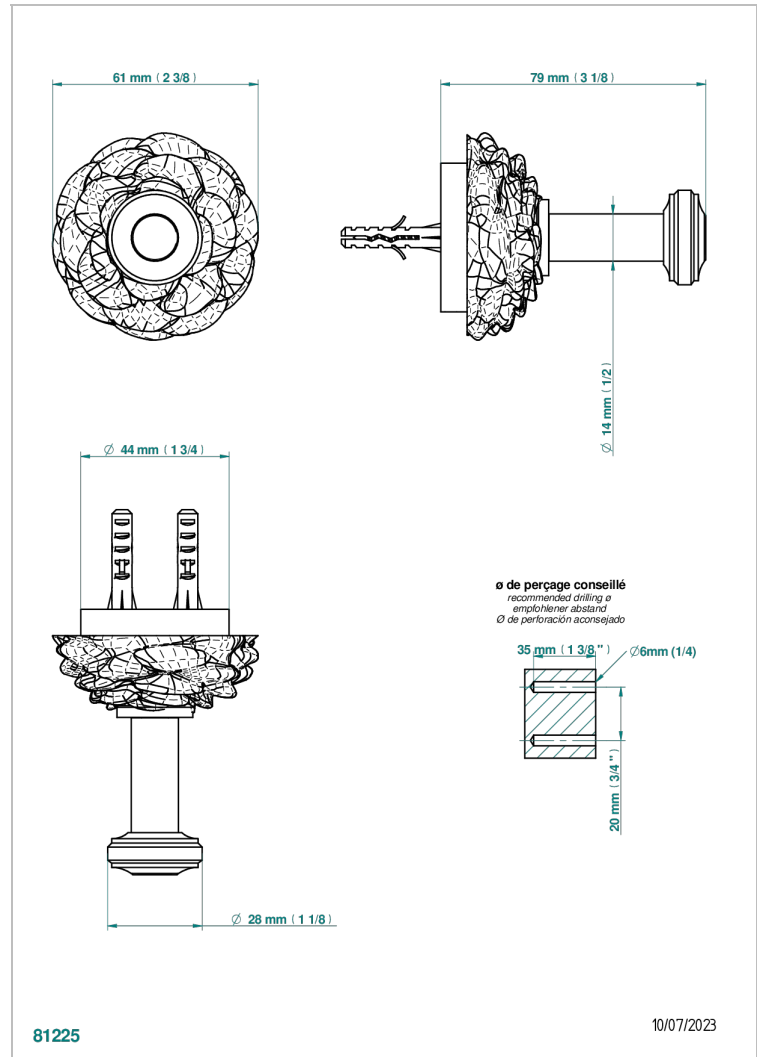

CAMELIA CLEAR CRYSTAL

U5L-517

Single robe hook

THG[®]
PARIS

CHARACTERISTIC

- Camélia Clear crystal
- Single robe hook

AVAILABLE FINITIONS

Antique nickel - H28
Black ceram - D30
Blush PVD - H62
Brass color PVD - H49
Brown bronze color PVD - F33
Gold color PVD - H52