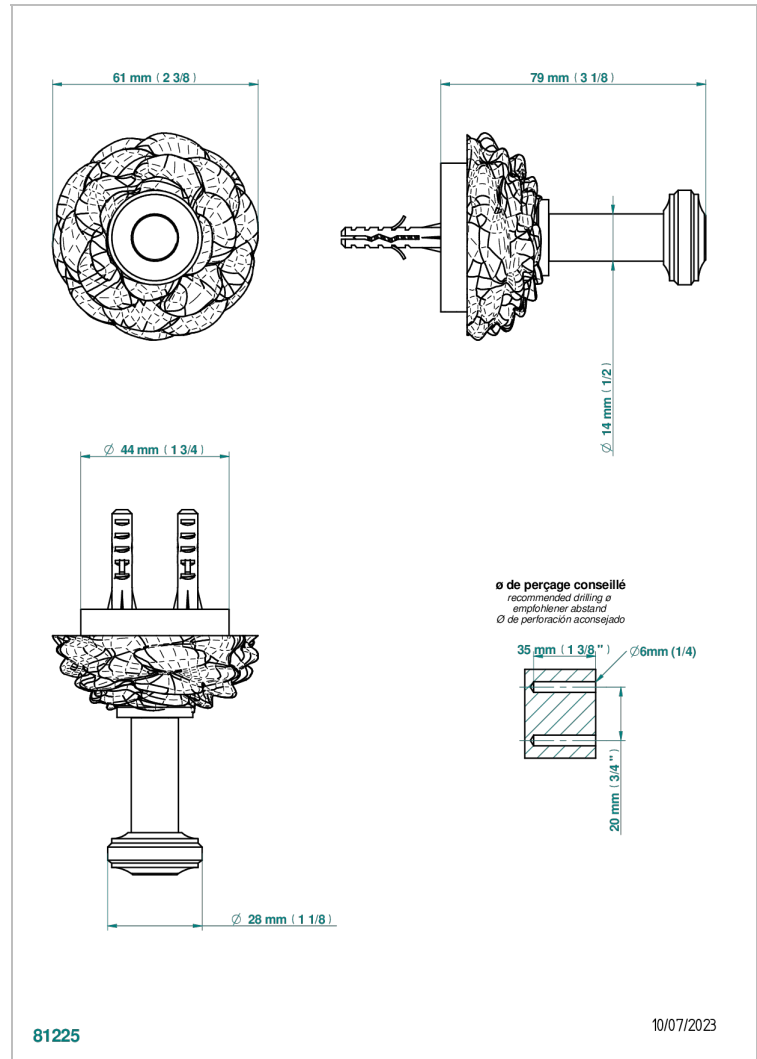

CAMELIA CLEAR CRYSTAL

U5L-517

Single robe hook

THG[®]
PARIS

CHARACTERISTIC

- Camélia Clear crystal
- Single robe hook

AVAILABLE FINITIONS

Antique nickel - H28
Black ceram - D30
Blush PVD - H62
Brass color PVD - H49
Brown bronze color PVD - F33
Gold color PVD - H52