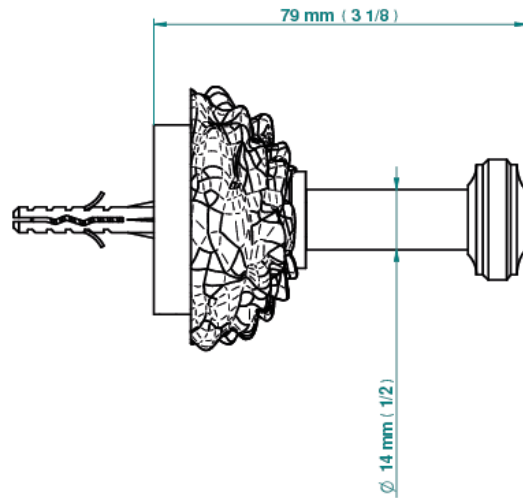

FR Porte-peignoir

EN Single robe hook

Outillage (Non-fourni)
Tools (Not provided)

mm