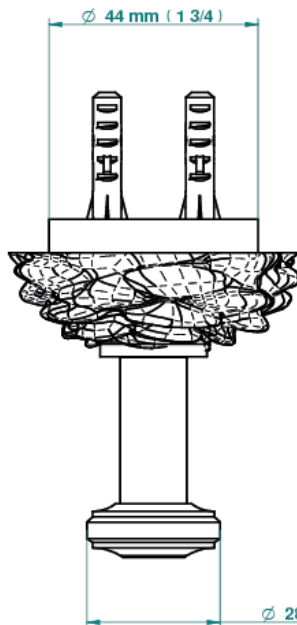

FR Porte-peignoir

EN Single robe hook

Outillage (Non-fourni)
Tools (Not provided)

mm