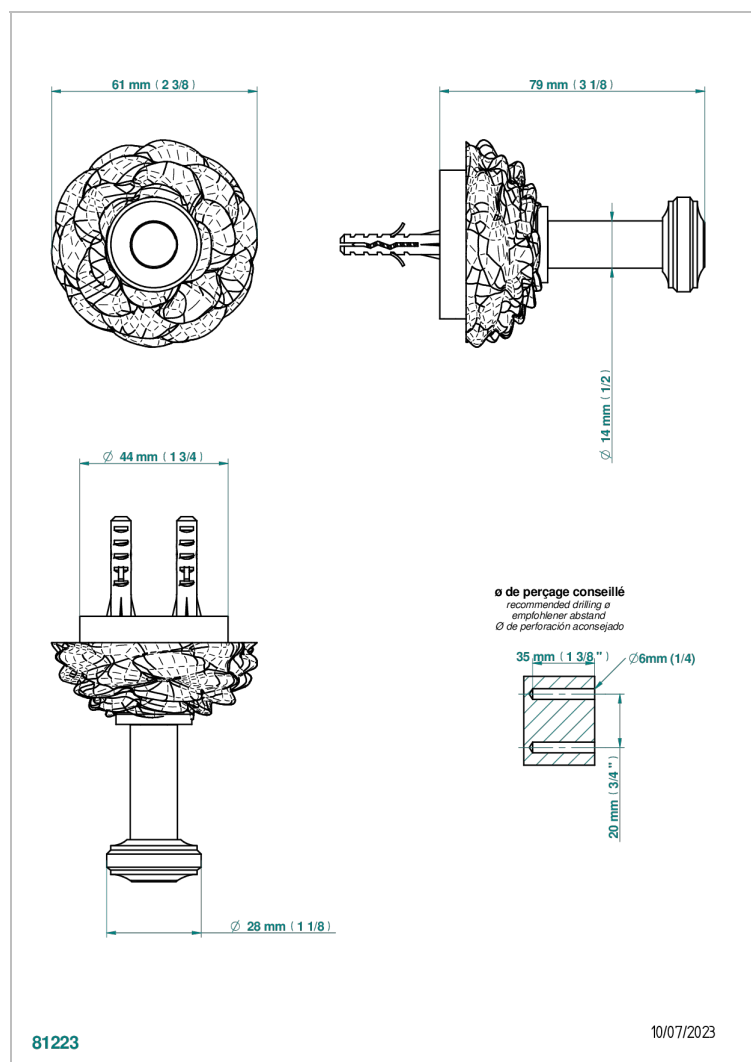

CAMELIA BLACK CRYSTAL

U5K-517

Robe hook

THG[®]
PARIS

CHARACTERISTIC

- Camélia Black crystal
- Robe hook

AVAILABLE FINITIONS

Black ceram - D30
Blush PVD - H62
Brass color PVD - H49
Brown bronze color PVD - F33
Chrome polished - A02
Gold color PVD - H52

Nickel antique / Sovereign - H28
Nickel color PVD - H55
Nickel polished - B01
Soft matt gold - F31
Umber PVD - H66