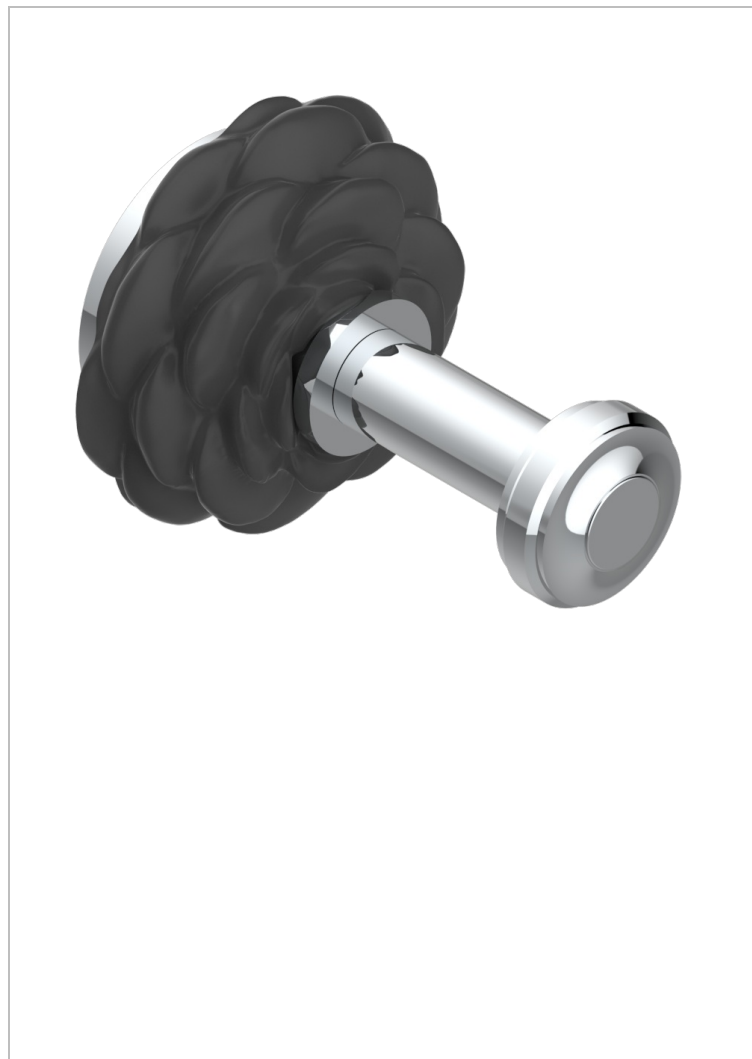

CAMELIA BLACK CRYSTAL

U5K-517

Robe hook

THG[®]
PARIS

CHARACTERISTIC

- Camélia Black crystal
- Robe hook

AVAILABLE FINITIONS

Black ceram - D30
Blush PVD - H62
Brass color PVD - H49
Brown bronze color PVD - F33
Chrome polished - A02
Gold color PVD - H52

Nickel antique / Sovereign - H28
Nickel color PVD - H55
Nickel polished - B01
Soft matt gold - F31
Umber PVD - H66