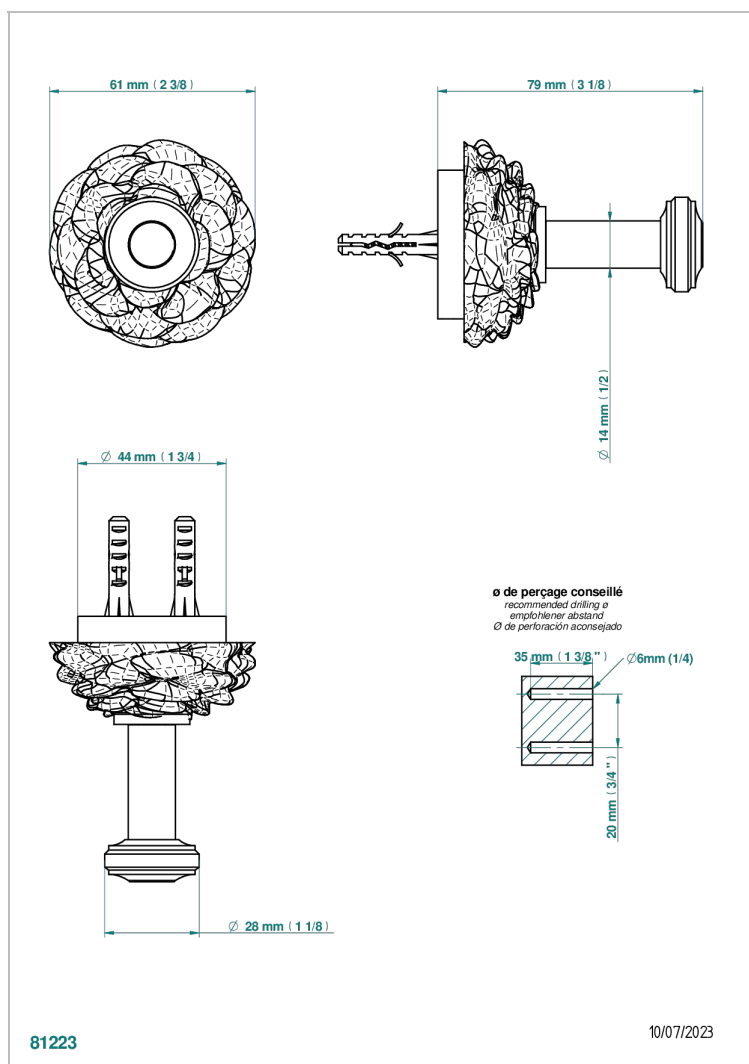

# CAMELIA BLACK CRYSTAL

U5K-517

Single robe hook

THG<sup>®</sup>  
PARIS

## CHARACTERISTIC

- Camélia Black crystal
- Single robe hook

## AVAILABLE FINITIONS

Antique nickel - H28  
Black ceram - D30  
Blush PVD - H62  
Brass color PVD - H49  
Brown bronze color PVD - F33  
Gold color PVD - H52

Graphite PVD - H64  
Matt Umber PVD - H67  
Matt blush PVD - H60  
Matt brass color PVD - H50  
Matt brown bronze color PVD - F34  
Matt chrome - C02