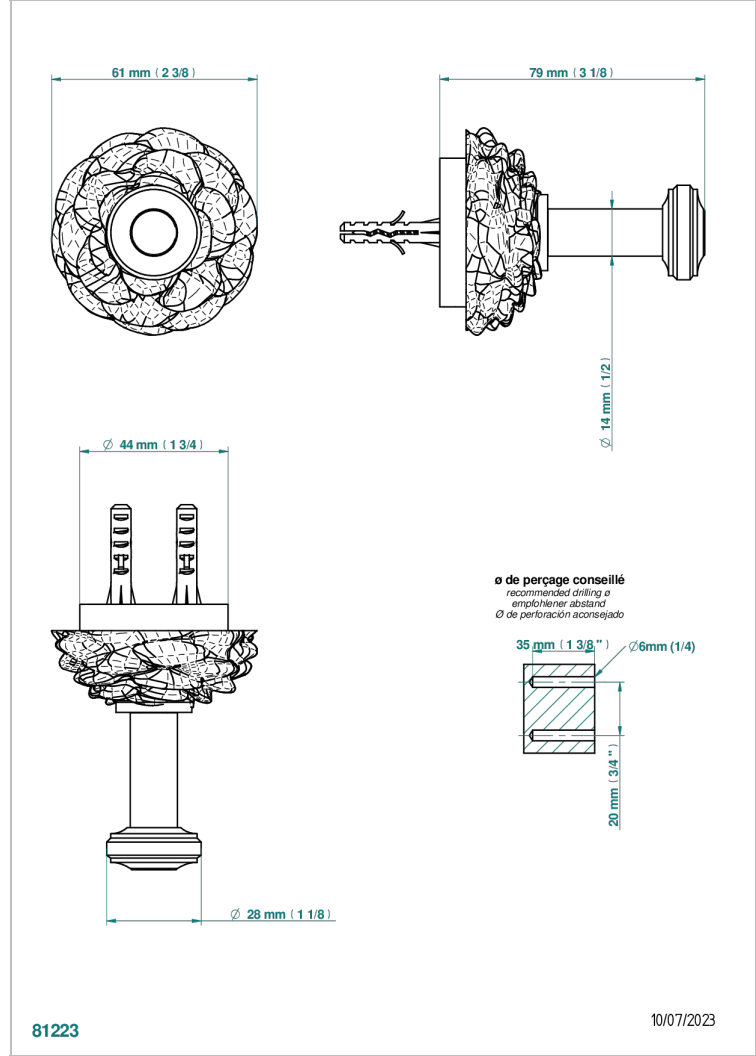

CAMELIA BLACK CRYSTAL

U5K-517

Single robe hook

THG[®]
PARIS

CHARACTERISTIC

- Camélia Black crystal
- Single robe hook

AVAILABLE FINITIONS

Antique nickel - H28
Black ceram - D30
Blush PVD - H62
Brass color PVD - H49
Brown bronze color PVD - F33
Gold color PVD - H52