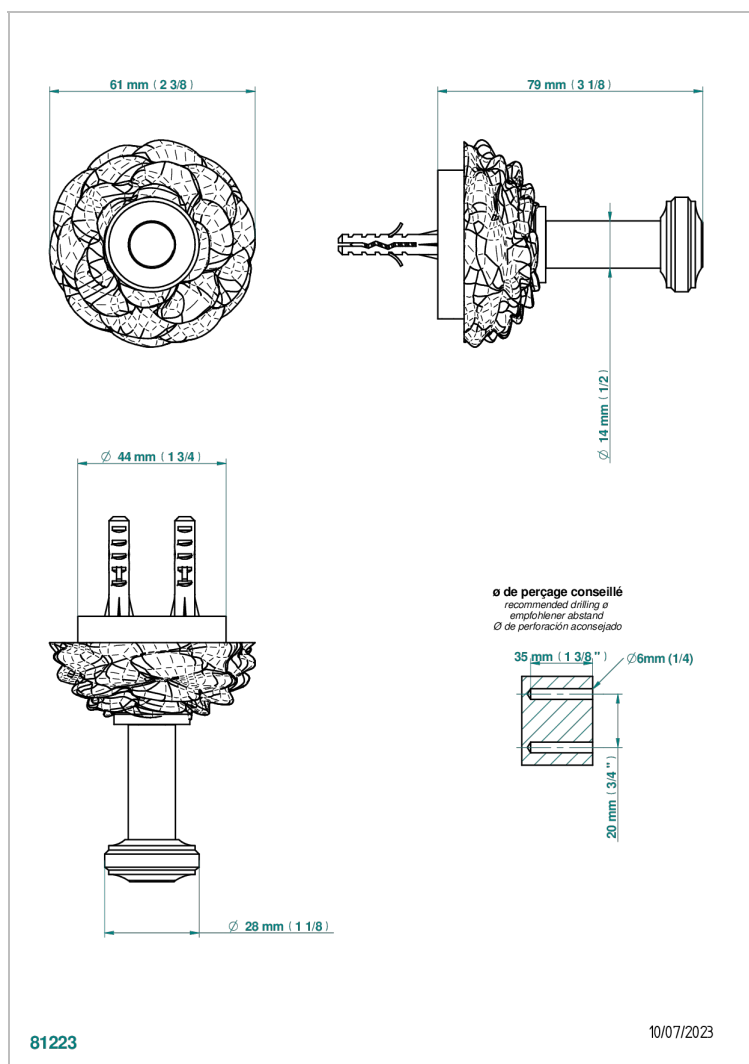

CAMELIA BLACK CRYSTAL

U5K-517

Single robe hook

THG[®]
PARIS

CHARACTERISTIC

- Camélia Black crystal
- Single robe hook

AVAILABLE FINITIONS

Antique nickel - H28
Black ceram - D30
Blush PVD - H62
Brass color PVD - H49
Brown bronze color PVD - F33
Gold color PVD - H52