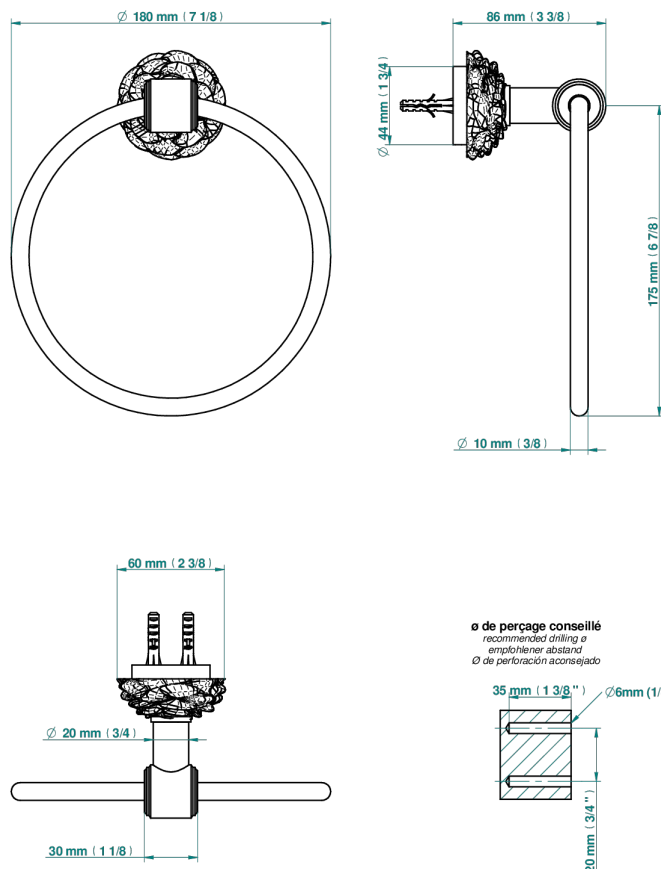

# CAMELIA CLEAR CRYSTAL

U5L-504N

Towel ring

THG<sup>®</sup>  
PARIS

81221

06/07/2023

## CHARACTERISTIC

- Camélia Clear crystal
- Towel ring

Matt brown bronze color PVD - F34  
Matt chrome (American satin) - C02  
Matt gold color PVD - H53  
Matt graphite PVD - H65  
Matt nickel (American satin) - C01  
Matt nickel color PVD - H56

Nickel antique / Sovereign - H28  
Nickel color PVD - H55  
Nickel polished - B01  
Soft matt gold - F31  
Umber PVD - H66