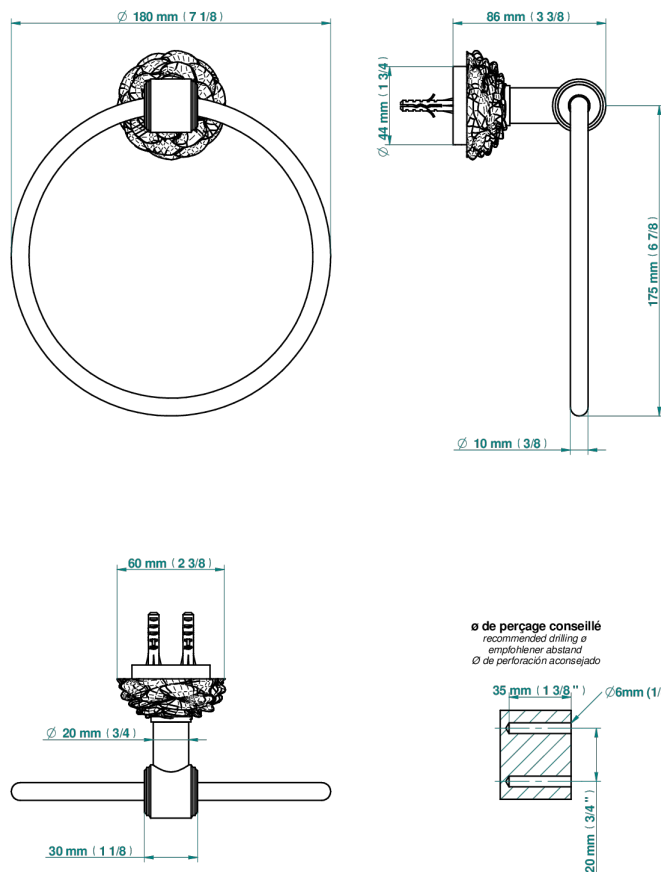

CAMELIA CLEAR CRYSTAL

U5L-504N

Single towel ring

THG[®]
PARIS

81221

06/07/2023

CHARACTERISTIC

- Camélia Clear crystal
- Single towel ring

AVAILABLE FINITIONS

Antique nickel - H28
Black ceram - D30
Blush PVD - H62
Brass color PVD - H49
Brown bronze color PVD - F33
Gold color PVD - H52

Graphite PVD - H64
Matt Umber PVD - H67
Matt blush PVD - H60
Matt brass color PVD - H50
Matt brown bronze color PVD - F34
Matt chrome - C02