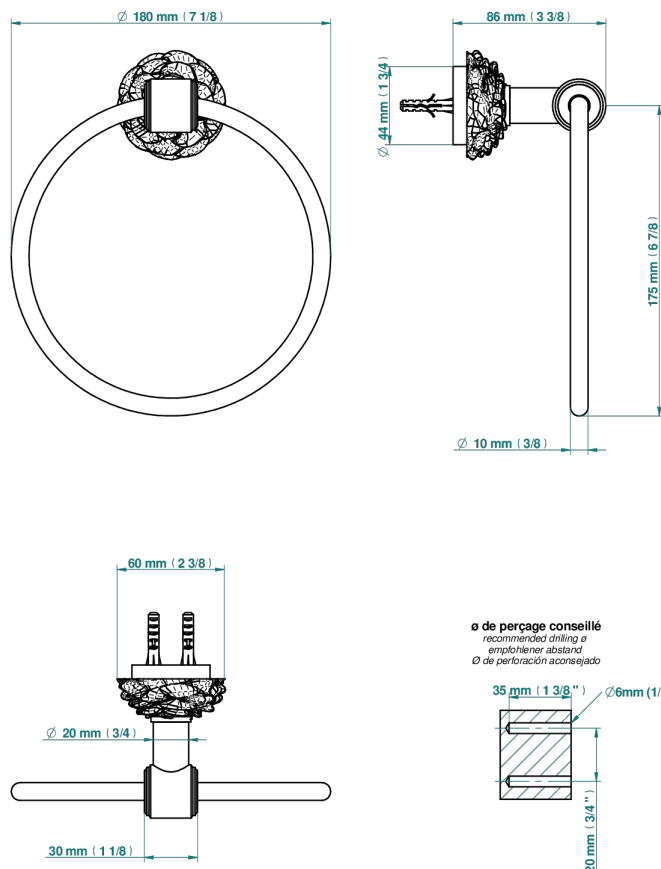

CAMELIA CLEAR CRYSTAL

U5L-504N

Single towel ring

THG[®]
PARIS

81221

06/07/2023

CHARACTERISTIC

- Camélia Clear crystal
- Single towel ring

AVAILABLE FINITIONS

Antique nickel - H28
Black ceram - D30
Blush PVD - H62
Brass color PVD - H49
Brown bronze color PVD - F33
Gold color PVD - H52

Graphite PVD - H64
Matt Umber PVD - H67
Matt blush PVD - H60
Matt brass color PVD - H50
Matt brown bronze color PVD - F34
Matt chrome - C02