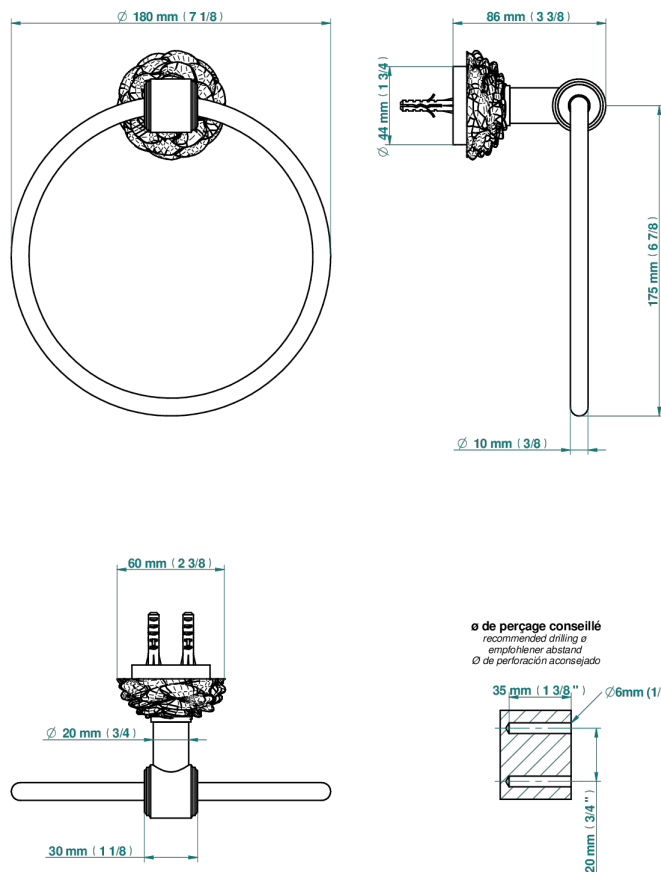

# CAMELIA CLEAR CRYSTAL

U5L-504N

Single towel ring

THG<sup>®</sup>  
PARIS

81221

06/07/2023

## CHARACTERISTIC

- Camélia Clear crystal
- Single towel ring

## AVAILABLE FINITIONS

Antique nickel - H28  
Black ceram - D30  
Blush PVD - H62  
Brass color PVD - H49  
Brown bronze color PVD - F33  
Gold color PVD - H52

Graphite PVD - H64  
Matt Umber PVD - H67  
Matt blush PVD - H60  
Matt brass color PVD - H50  
Matt brown bronze color PVD - F34  
Matt chrome - C02