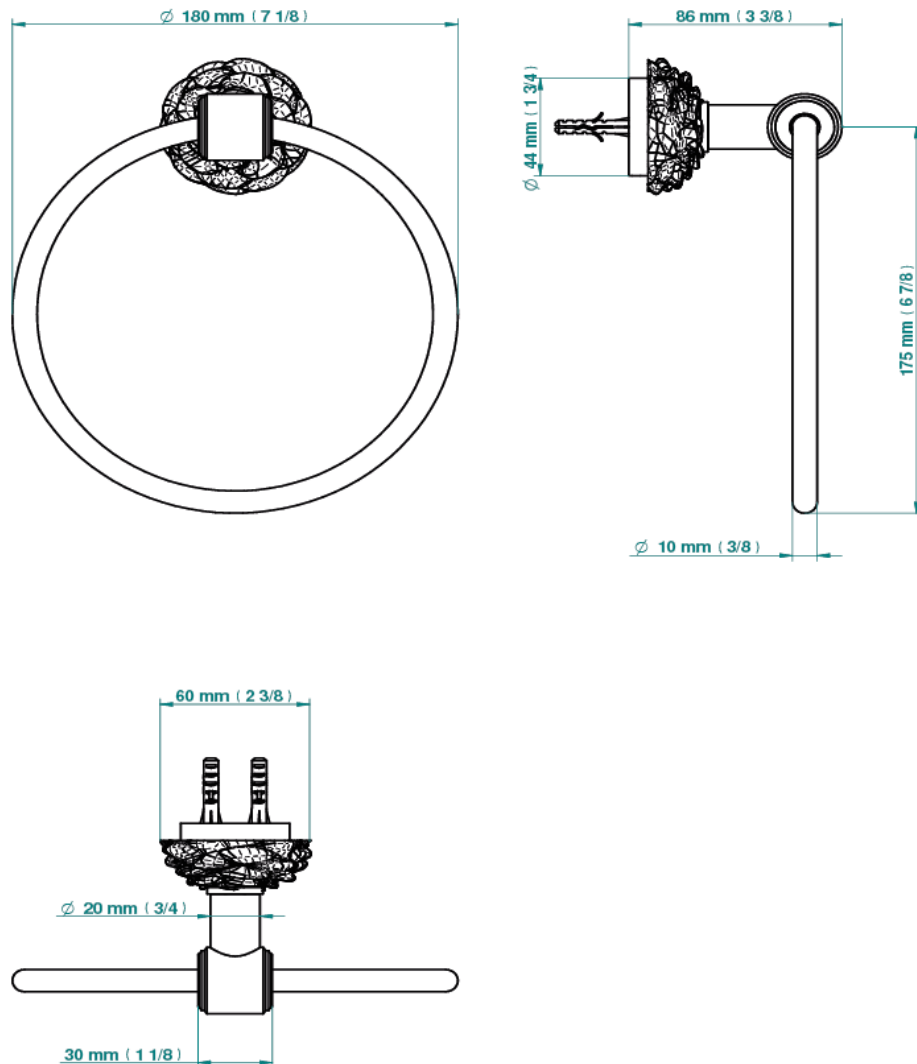

**FR** Anneau porte-serviette

**EN** Single towel ring

**Outillage (Non-fourni)**

Tools (Not provided)

mm