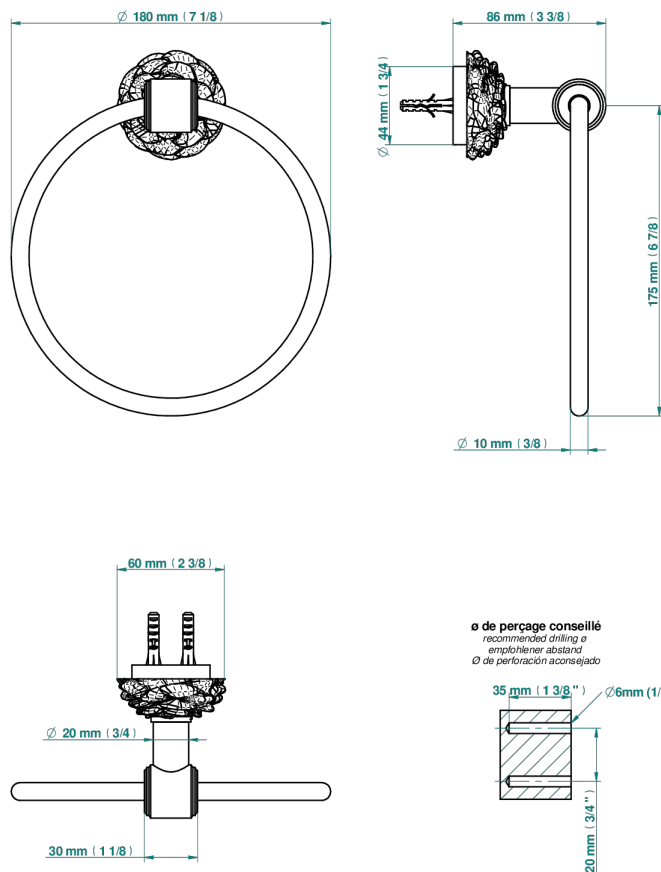

CAMELIA BLACK CRYSTAL

U5K-504N

Towel ring

THG[®]
PARIS

81220

06/07/2023

CHARACTERISTIC

- Camélia Black crystal
- Towel ring

AVAILABLE FINITIONS

Black ceram - D30
Blush PVD - H62
Brass color PVD - H49
Brown bronze color PVD - F33
Chrome polished - A02
Gold color PVD - H52

Gold mat - F07
Gold polished - F01
Graphite PVD - H64
Matt Umber PVD - H67
Matt blush PVD - H60
Matt brass color PVD - H50

Matt brown bronze color PVD - F34
Matt chrome (American satin) - C02
Matt gold color PVD - H53
Matt graphite PVD - H65
Matt nickel (American satin) - C01
Matt nickel color PVD - H56

Nickel antique / Sovereign - H28
Nickel color PVD - H55
Nickel polished - B01
Soft matt gold - F31
Umber PVD - H66