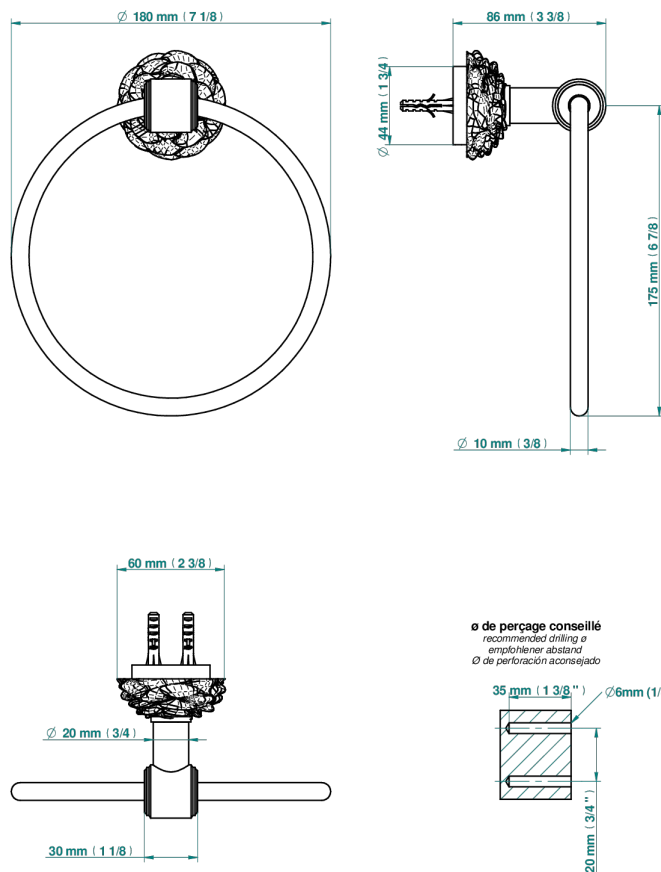

# CAMELIA BLACK CRYSTAL

U5K-504N

Single towel ring

THG  
PARIS

81220

06/07/2023

## CHARACTERISTIC

- Camélia Black crystal
- Single towel ring

## AVAILABLE FINITIONS

Antique nickel - H28  
Black ceram - D30  
Blush PVD - H62  
Brass color PVD - H49  
Brown bronze color PVD - F33  
Gold color PVD - H52

Graphite PVD - H64  
Matt Umber PVD - H67  
Matt blush PVD - H60  
Matt brass color PVD - H50  
Matt brown bronze color PVD - F34  
Matt chrome - C02