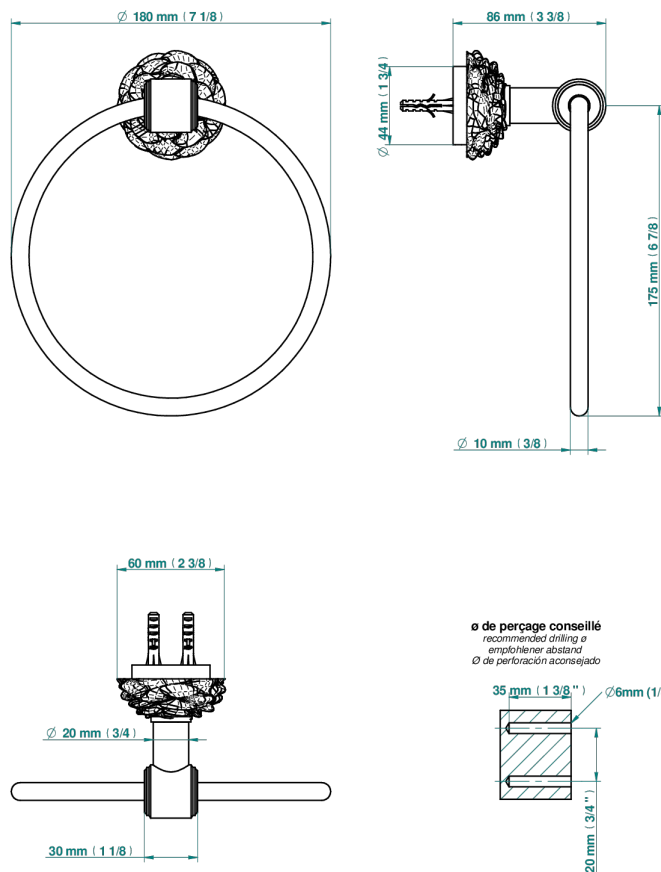

CAMELIA BLACK CRYSTAL

U5K-504N

Single towel ring

THG
PARIS

81220

06/07/2023

CHARACTERISTIC

- Camélia Black crystal
- Single towel ring

AVAILABLE FINITIONS

Antique nickel - H28
Black ceram - D30
Blush PVD - H62
Brass color PVD - H49
Brown bronze color PVD - F33
Gold color PVD - H52

Graphite PVD - H64
Matt Umber PVD - H67
Matt blush PVD - H60
Matt brass color PVD - H50
Matt brown bronze color PVD - F34
Matt chrome - C02