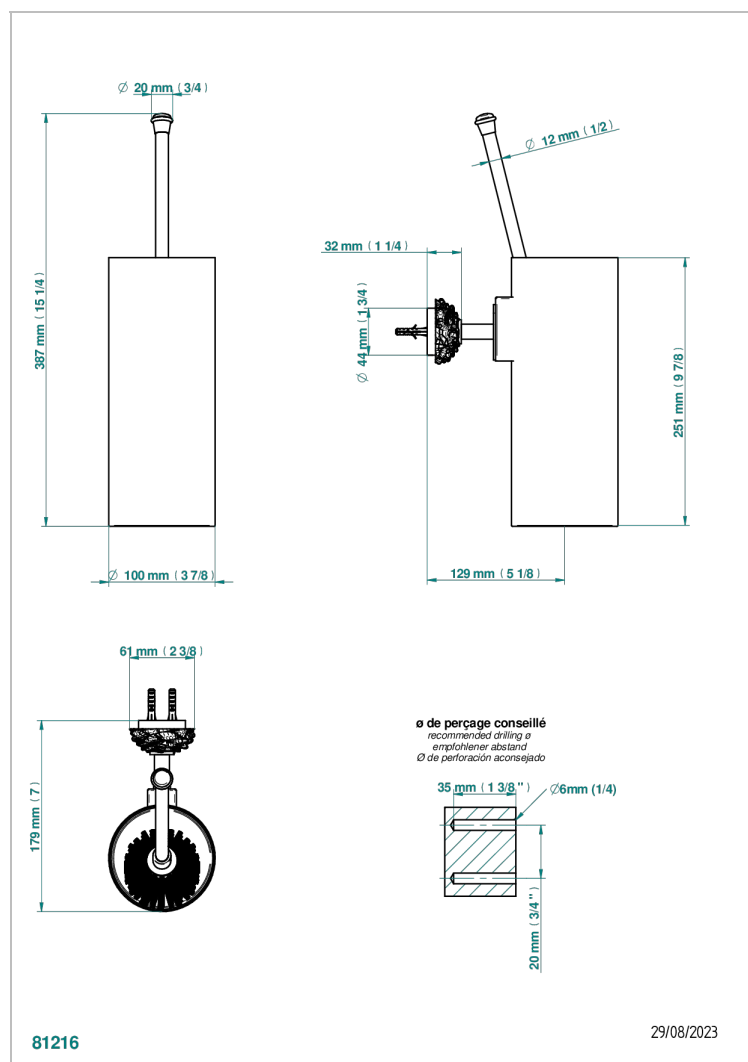

CAMELIA CLEAR CRYSTAL

U5L-4720

Wall mounted toilet brush holder

THG[®]
PARIS

81216

29/08/2023

CHARACTERISTIC

- Camélia Clear crystal
- Wall mounted toilet brush holder