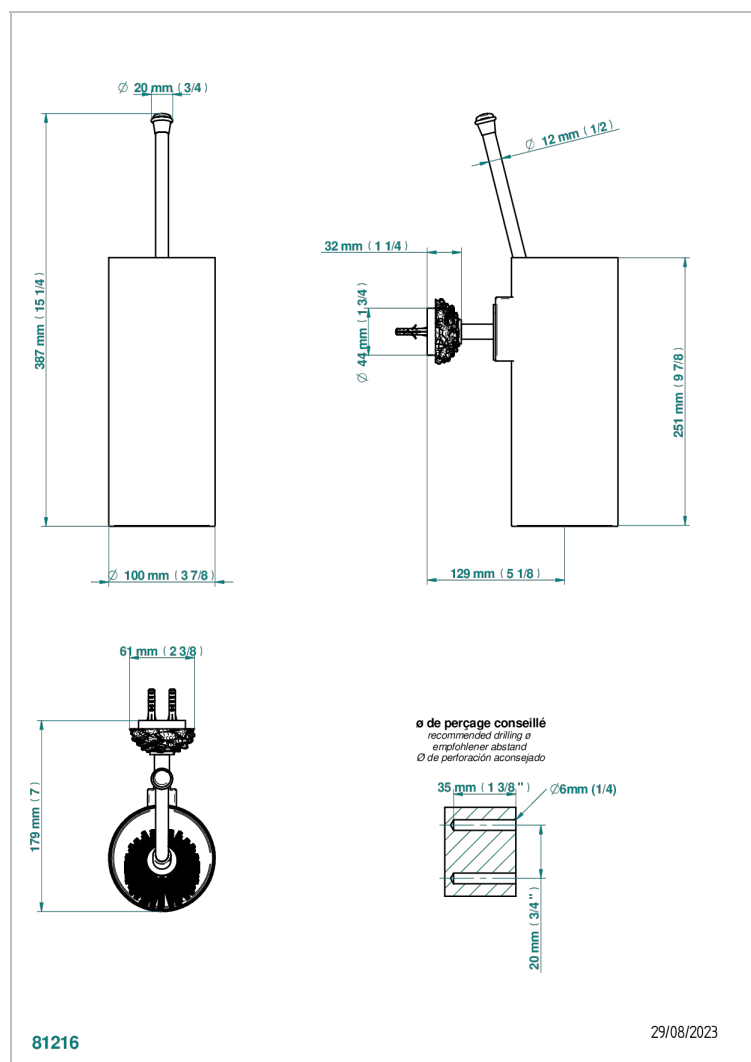

# CAMELIA CLEAR CRYSTAL

U5L-4720

Wall mounted WC brush and holder, all metal

THG<sup>®</sup>  
PARIS

81216

29/08/2023

## CHARACTERISTIC

- Camélia Clear crystal
- Wall mounted WC brush and holder, all metal