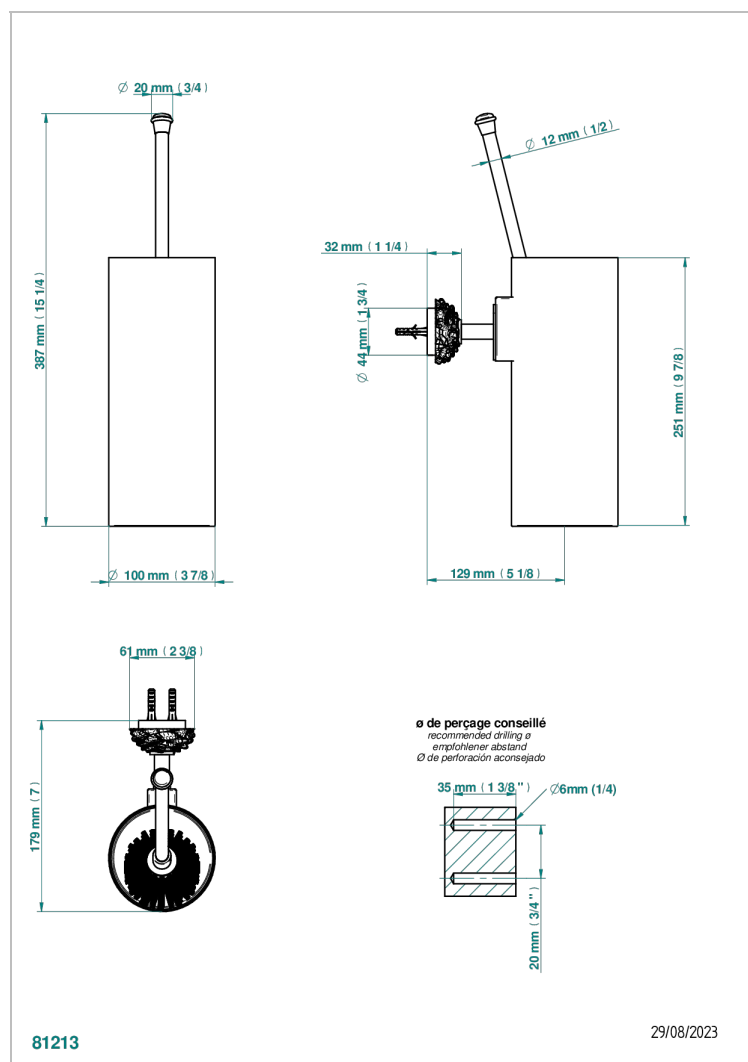

CAMELIA BLACK CRYSTAL

U5K-4720

Wall mounted toilet brush holder

THG[®]
PARIS

CHARACTERISTIC

- Camélia Black crystal
- Wall mounted toilet brush holder

AVAILABLE FINITIONS

Black ceram - D30
Blush PVD - H62
Brass color PVD - H49
Brown bronze color PVD - F33
Chrome polished - A02
Gold color PVD - H52

Nickel antique / Sovereign - H28
Nickel color PVD - H55
Nickel polished - B01
Soft matt gold - F31
Umber PVD - H66