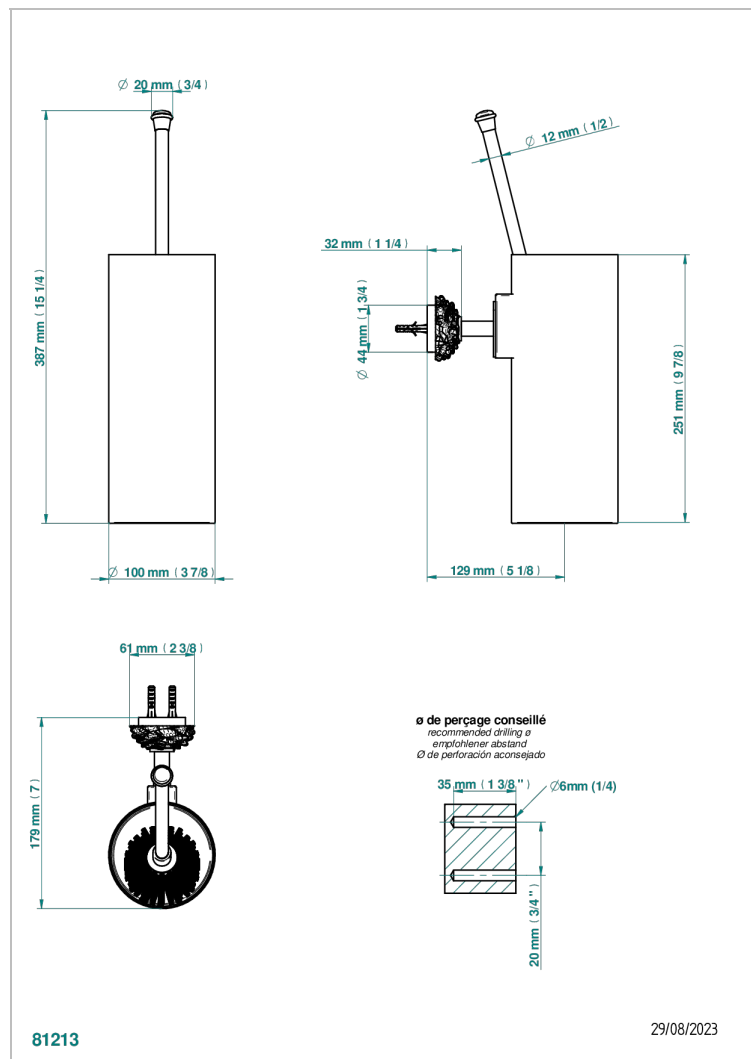

# CAMELIA BLACK CRYSTAL

U5K-4720

Wall mounted WC brush and holder, all metal

THG<sup>®</sup>  
PARIS

## CHARACTERISTIC

- Camélia Black crystal
- Wall mounted WC brush and holder, all metal