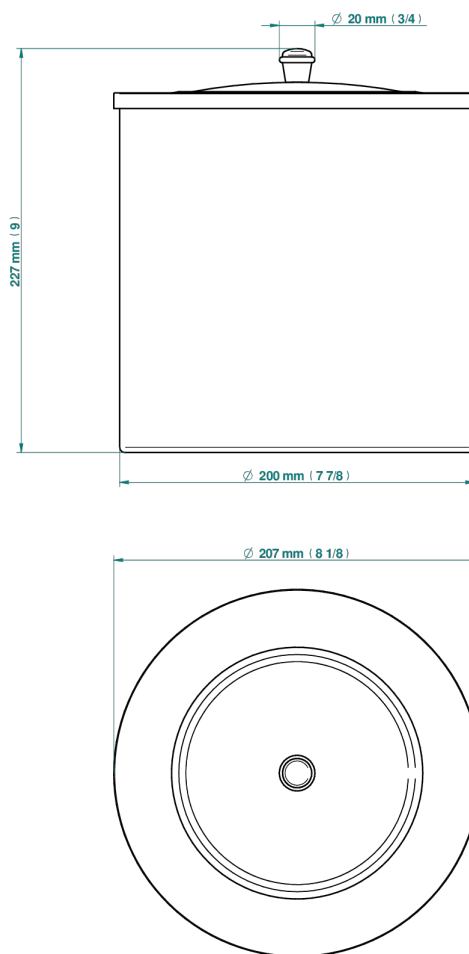

CAMELIA CLEAR CRYSTAL

U5L-712CL

Waste basket with cover diameter : 200 mm

81211

07/03/2023

CHARACTERISTIC

- Camélia Clear crystal
- Waste basket with cover diameter : 200 mm

AVAILABLE FINITIONS