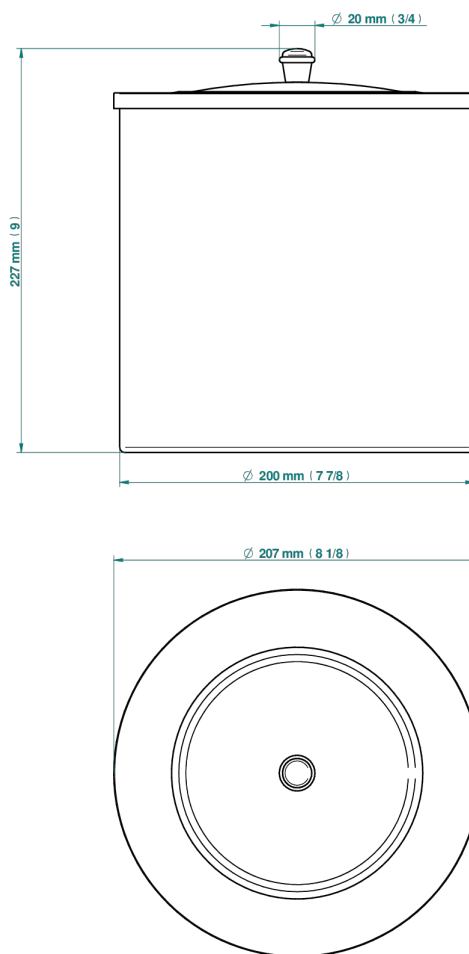

CAMELIA CLEAR CRYSTAL

U5L-712CL

Waste basket with cover diameter : 200 mm

THG[®]
PARIS

81211

07/03/2023

CHARACTERISTIC

- Camélia Clear crystal
- Waste basket with cover diameter : 200 mm