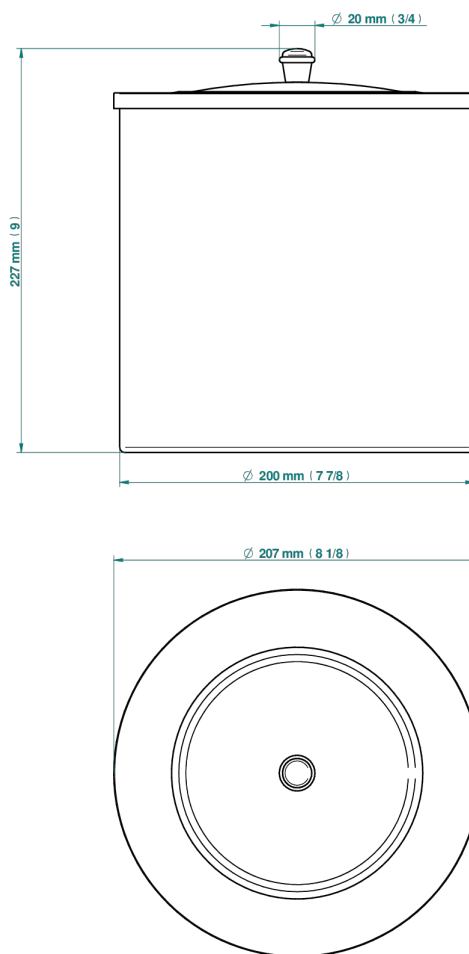

# CAMELIA BLACK CRYSTAL

U5K-712CL

Waste basket with cover diameter : 200 mm

THG<sup>®</sup>  
PARIS

81211

07/03/2023

## CHARACTERISTIC

- Camélia Black crystal
- Waste basket with cover diameter : 200 mm