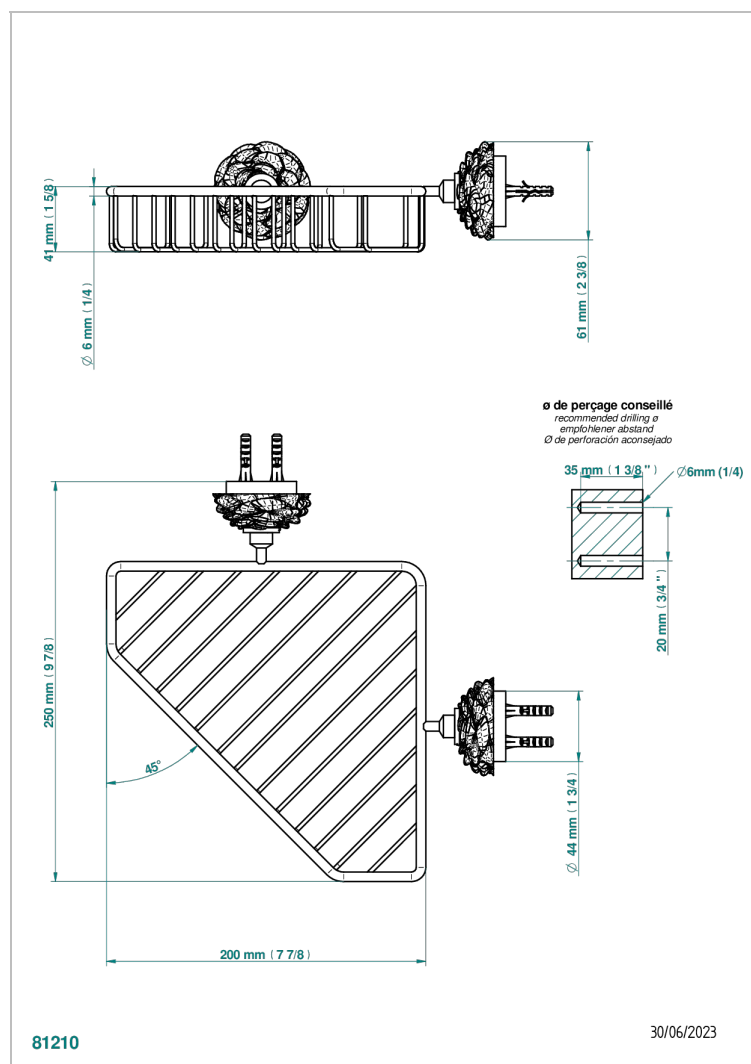

# CAMELIA CLEAR CRYSTAL

U5L-3623

Large corner soap basket, wall mounted

THG<sup>®</sup>  
PARIS

## CHARACTERISTIC

- Camélia Clear crystal
- Large corner soap basket, wall mounted