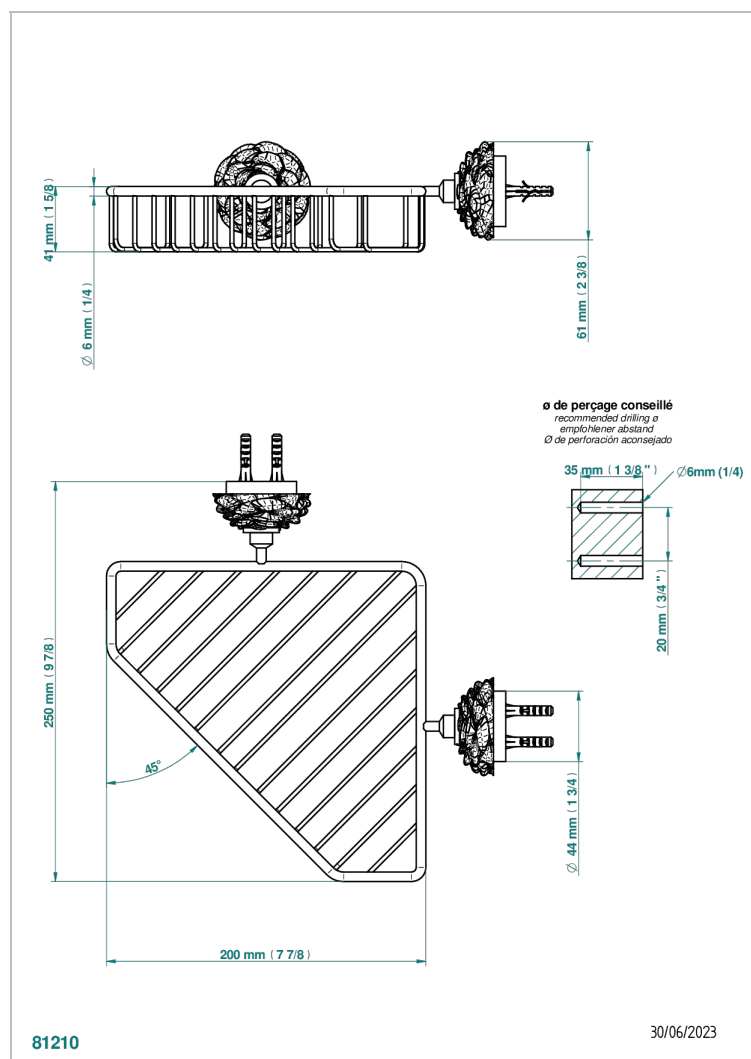

CAMELIA CLEAR CRYSTAL

U5L-3623

Corner soap dish with flanges, 200 x 200 mm

THG[®]
PARIS

CHARACTERISTIC

- Camélia Clear crystal
- Corner soap dish with flanges, 200 x 200 mm

AVAILABLE FINITIONS

Antique nickel - H28
Black ceram - D30
Blush PVD - H62
Brass color PVD - H49
Brown bronze color PVD - F33
Gold color PVD - H52