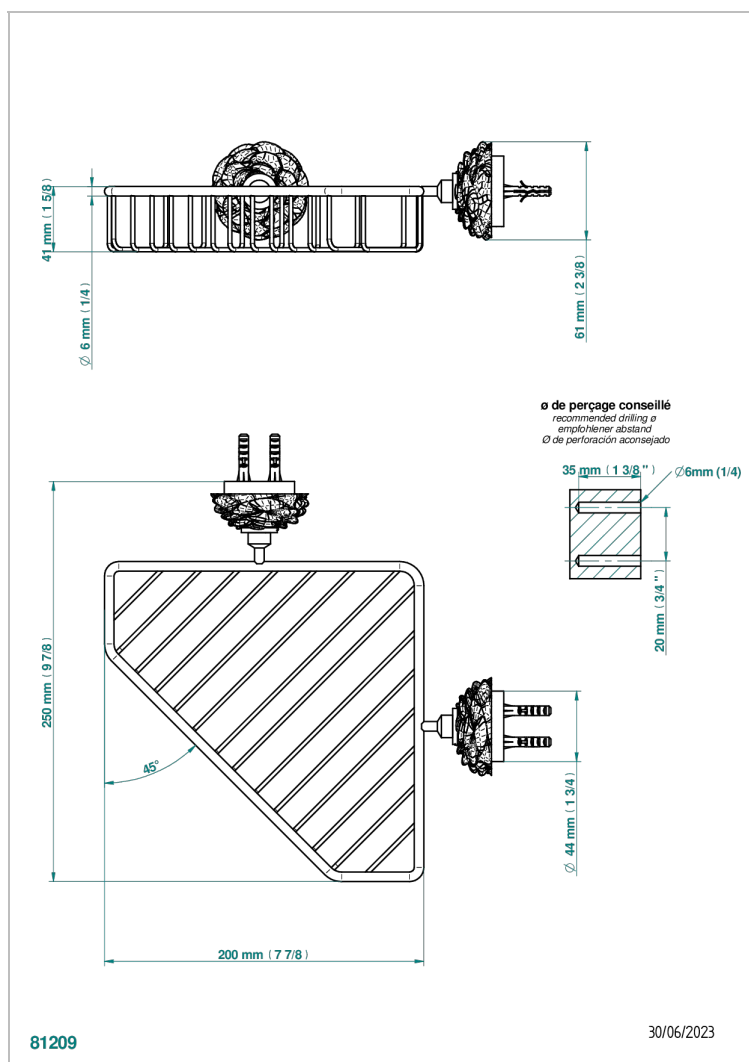

CAMELIA BLACK CRYSTAL

U5K-3623

Corner soap dish with flanges, 200 x 200 mm

THG[®]
PARIS

CHARACTERISTIC

- Camélia Black crystal
- Corner soap dish with flanges, 200 x 200 mm

AVAILABLE FINITIONS

Antique nickel - H28
Black ceram - D30
Blush PVD - H62
Brass color PVD - H49
Brown bronze color PVD - F33
Gold color PVD - H52