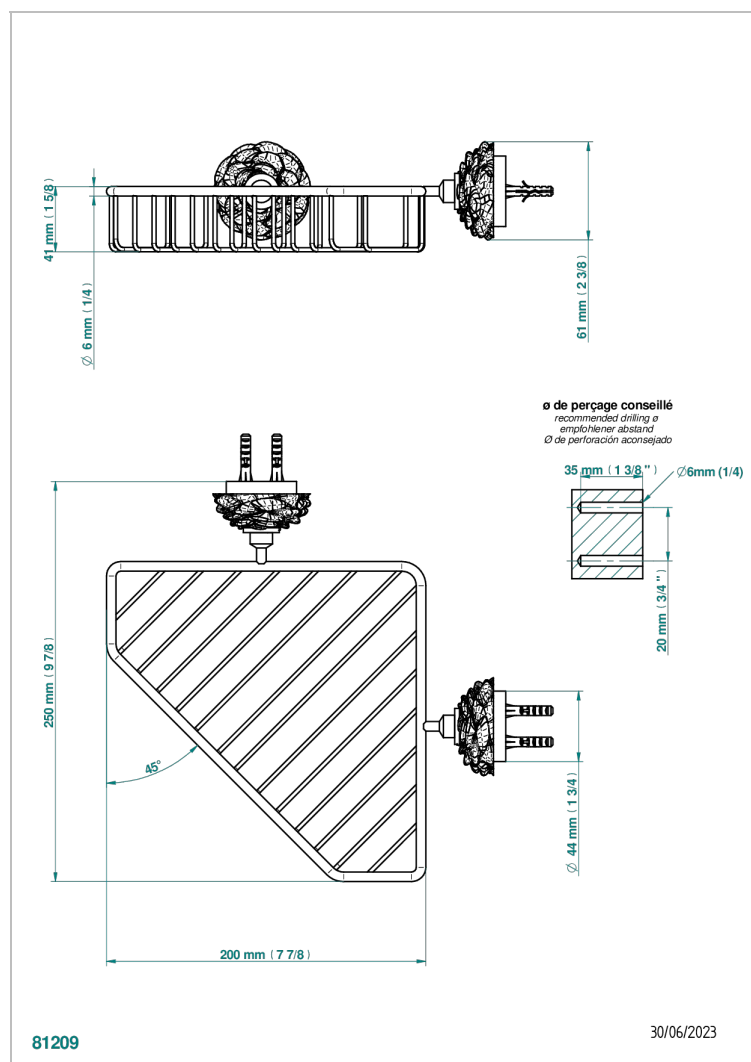

CAMELIA BLACK CRYSTAL

U5K-3623

Corner soap dish with flanges, 200 x 200 mm

THG[®]
PARIS

CHARACTERISTIC

- Camélia Black crystal
- Corner soap dish with flanges, 200 x 200 mm

AVAILABLE FINITIONS

Antique nickel - H28
Black ceram - D30
Blush PVD - H62
Brass color PVD - H49
Brown bronze color PVD - F33
Gold color PVD - H52