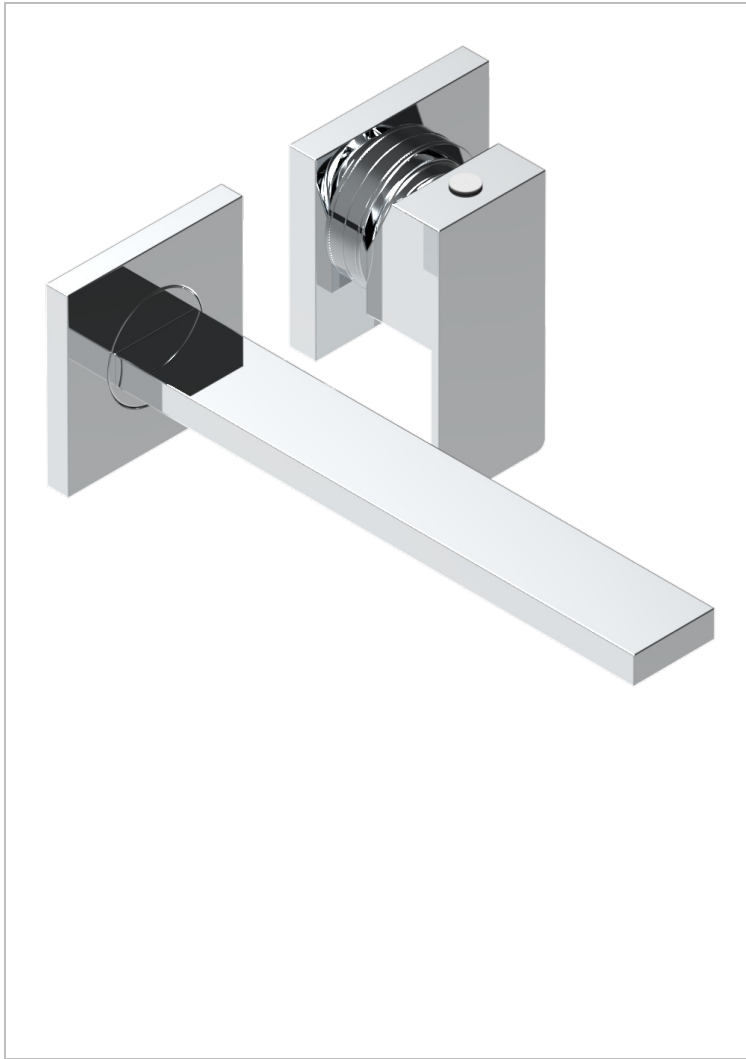

Trim only for Built-in basin mixer with spout (two x 1/2" inlets and one 1/2" outlet), without waste

CHARACTERISTIC

- Soho 2023
- Trim only for Built-in basin mixer with spout (two x 1/2" inlets and one 1/2" outlet), without waste

RELATED SKU'S

- Ref. G00-5840/MA Rough parts for concealed wall-mounted mixer with 1/2" outlet

AVAILABLE FINITIONS

Blush PVD - H62
Brass color PVD - H49
Brown bronze color PVD - F33
Gold color PVD - H52
Graphite PVD - H64
Matt Umber PVD - H67