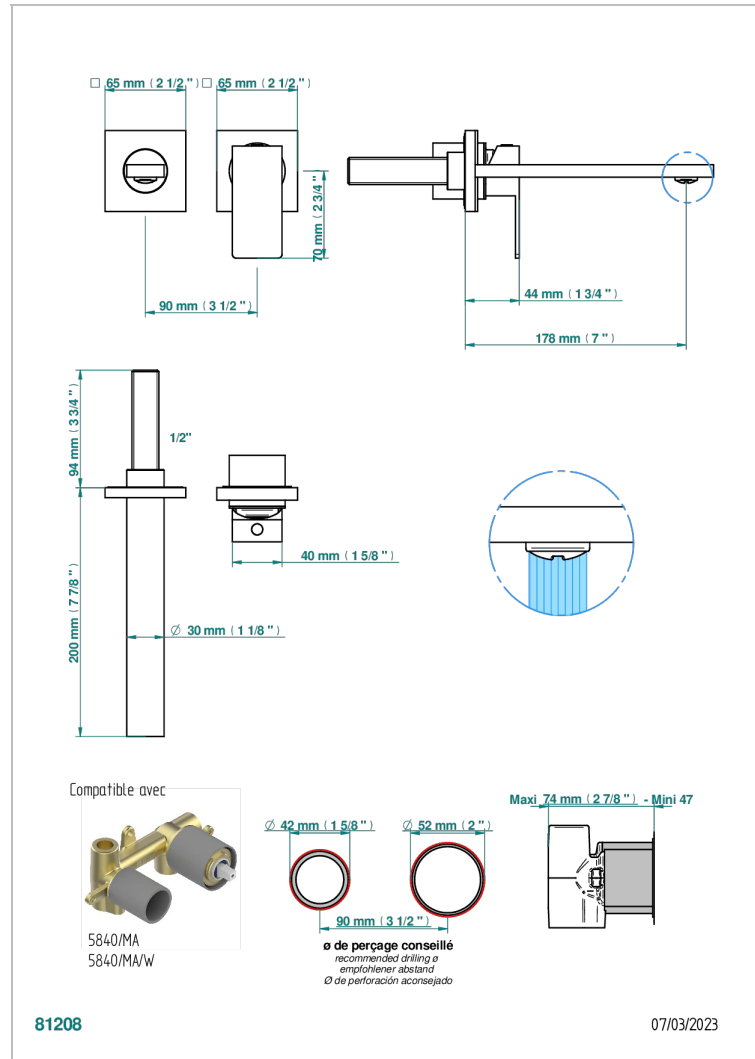

Trim only for Built-in basin mixer with spout (two x 1/2" inlets and one 1/2" outlet), without waste

CHARACTERISTIC

- Soho 2023
- Trim only for Built-in basin mixer with spout (two x 1/2" inlets and one 1/2" outlet), without waste

RELATED SKU'S

- Ref. G00-5840/MA Rough parts for concealed wall-mounted mixer with 1/2" outlet

AVAILABLE FINITIONS

Blush PVD - H62
Brass color PVD - H49
Brown bronze color PVD - F33
Gold color PVD - H52
Graphite PVD - H64
Matt Umber PVD - H67