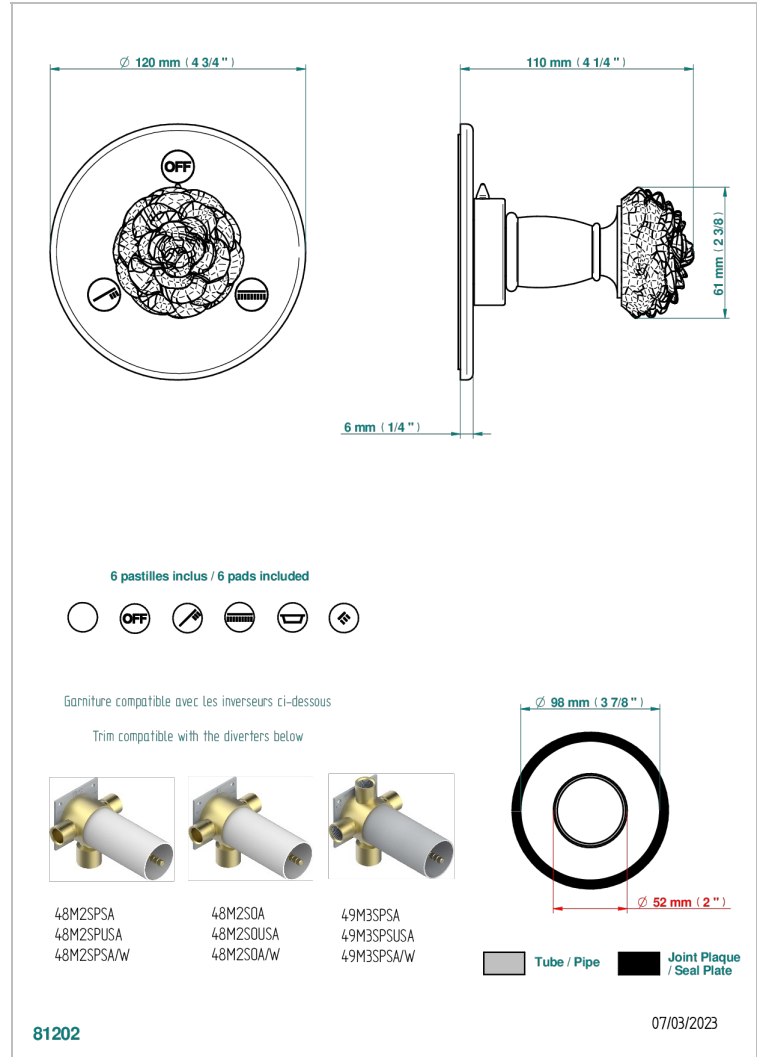

CAMELIA CLEAR CRYSTAL

U5L-48M2SB

Trim for wall mounted diverter - 2 ways ref.48M2 & 3 ways ref.49M3

CHARACTERISTIC

- Camélia Clear crystal
- Trim for wall mounted diverter - 2 ways ref.48M2 & 3 ways ref.49M3

RELATED SKU'S

- Ref. G00-48M2SOUSA Wall mounted 3-way diverter with ceramic cartridge for concealed installation- 1 inlet 3/4" and 2 outlets 1/2" without shared ports no stop position - no trim
- Ref. G00-48M2SPSUSA Wall mounted 3-way diverter with ceramic cartridge for concealed installation- 1 inlet 3/4" and 2 outlets 1/2" with positive top, no shared ports - no trim
- Ref. G00-49M3SPSUSA Wall mounted 4-way diverter with ceramic cartridge for concealed installation- 1 inlet 3/4" and 3 outlets 1/2" with positive top, no shared ports - no trim