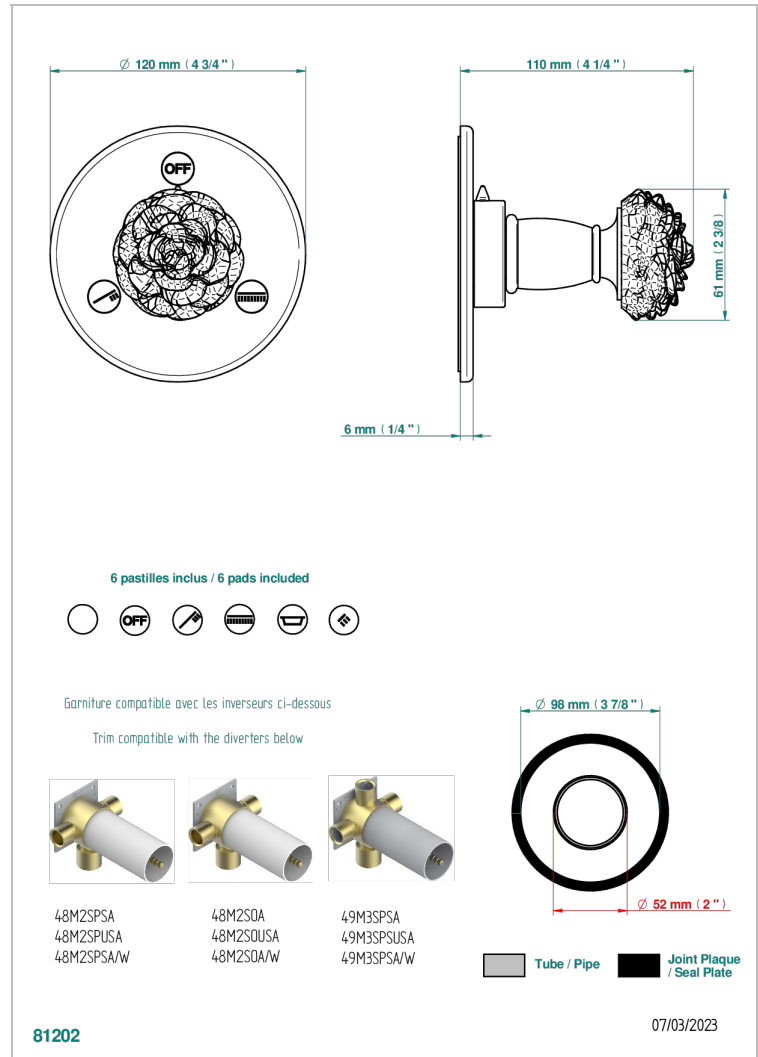

CAMELIA CRISTAL CLARO

U5L-48M2SB

Trim for wall mounted diverter, 2 ways - ref. 48M2 and 3 ways - ref. 49M3

THG[®]
PARIS

CARACTERÍSTICAS

- Camélia cristal claro
- Trim for wall mounted diverter, 2 ways - ref. 48M2 and 3 ways - ref. 49M3

PRODUCTOS RELACIONADOS

- Ref. G00-48M2SOA Wall mounted 3-way diverter with ceramic cartridge for concealed installation- 1 inlet 3/4" and 2 outlets 1/2" without stop position, without trim
- Ref. G00-48M2SPSA Wall mounted 3-way diverter with ceramic cartridge for concealed installation, 1 inlet 3/4" and 2 outlets 1/2" with stop position, without trim
- Ref. G00-49M3SPSA Wall mounted 4-way diverter with ceramic cartridge for concealed installation- 1 inlet 3/4" and 3 outlets 1/2" with stop position, without trim