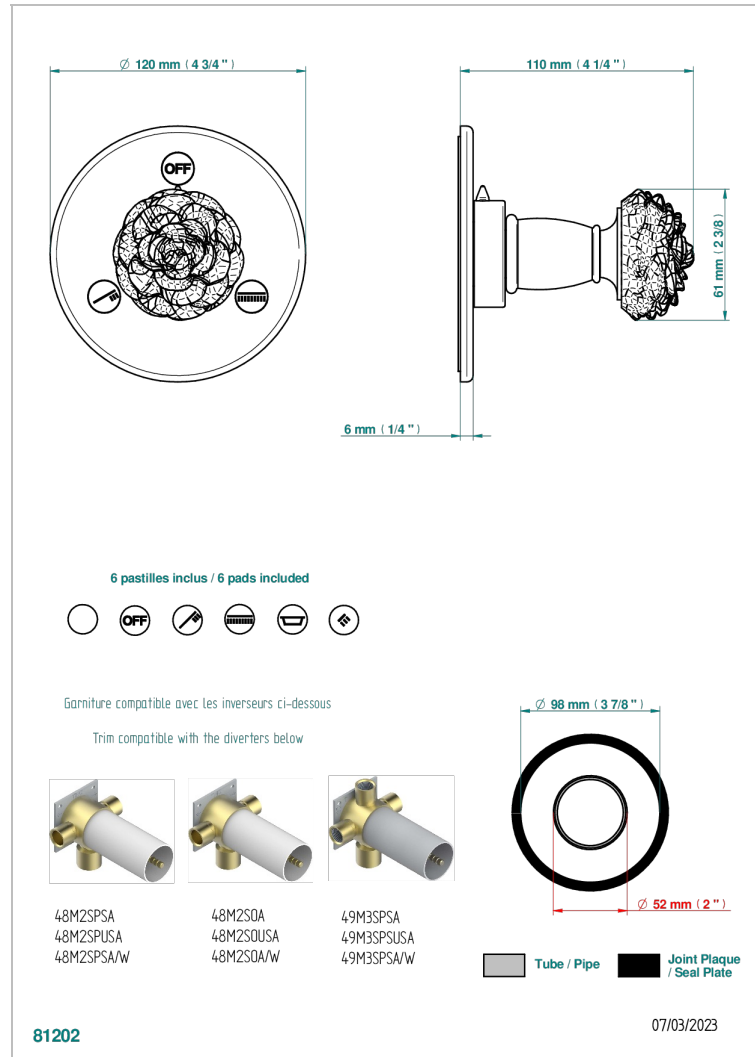

CAMELIA CLEAR CRYSTAL

U5L-48M2SB

Trim for wall mounted diverter, 2 ways - ref. 48M2 and 3 ways - ref. 49M3

THG[®]
PARIS

CHARACTERISTIC

- Camélia Clear crystal
- Trim for wall mounted diverter, 2 ways - ref. 48M2 and 3 ways - ref. 49M3

RELATED SKU'S

- Ref. G00-48M2SOA Wall mounted 3-way diverter with ceramic cartridge for concealed installation- 1 inlet 3/4" and 2 outlets 1/2" without stop position, without trim
- Ref. G00-48M2SPSA Wall mounted 3-way diverter with ceramic cartridge for concealed installation, 1 inlet 3/4" and 2 outlets 1/2" with stop position, without trim
- Ref. G00-49M3SPSA Wall mounted 4-way diverter with ceramic cartridge for concealed installation- 1 inlet 3/4" and 3 outlets 1/2" with stop position, without trim