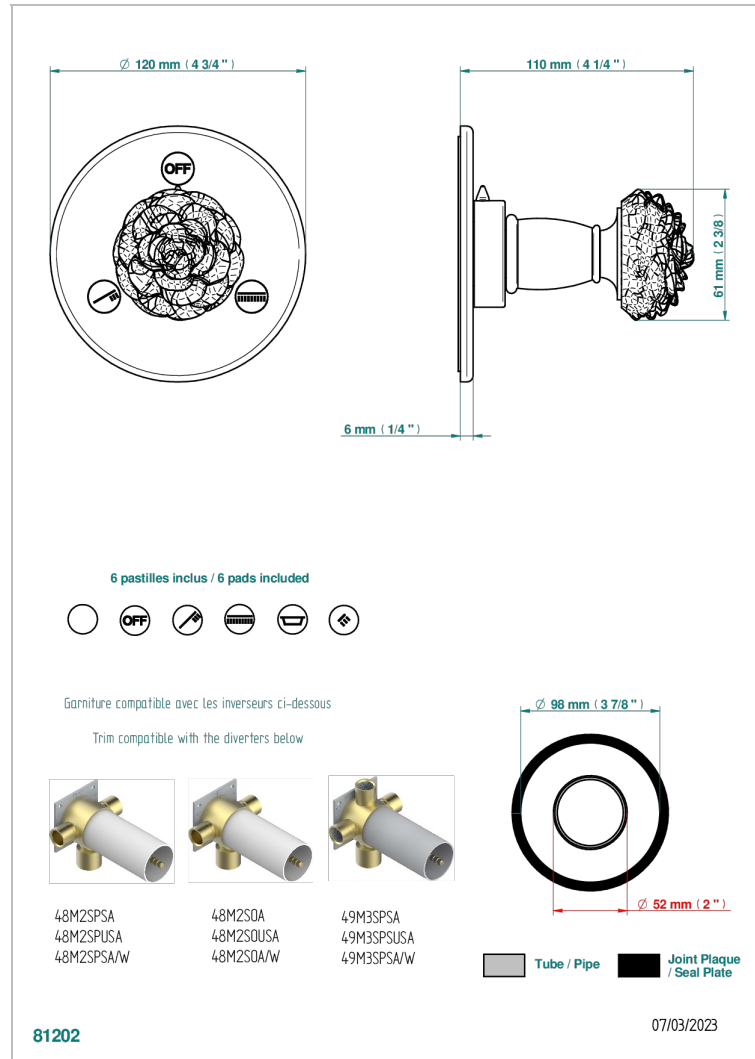

CAMELIA CLEAR CRYSTAL

U5L-48M2SB

Trim for wall mounted diverter, 2 ways - ref. 48M2 and 3 ways - ref. 49M3

THG[®]
PARIS

ХАРАКТЕРИСТИКИ

- Camélia Clear crystal
- Trim for wall mounted diverter, 2 ways - ref. 48M2 and 3 ways - ref. 49M3

СВЯЗАННЫЕ ТОВАРНЫЕ ПОЗИЦИИ

- Ref. G00-48M2SOA Wall mounted 3-way diverter with ceramic cartridge for concealed installation- 1 inlet 3/4" and 2 outlets 1/2" without stop position, without trim
- Ref. G00-48M2SPSA Wall mounted 3-way diverter with ceramic cartridge for concealed installation, 1 inlet 3/4" and 2 outlets 1/2" with stop position, without trim
- Ref. G00-49M3SPSA Wall mounted 4-way diverter with ceramic cartridge for concealed installation- 1 inlet 3/4" and 3 outlets 1/2" with stop position, without trim