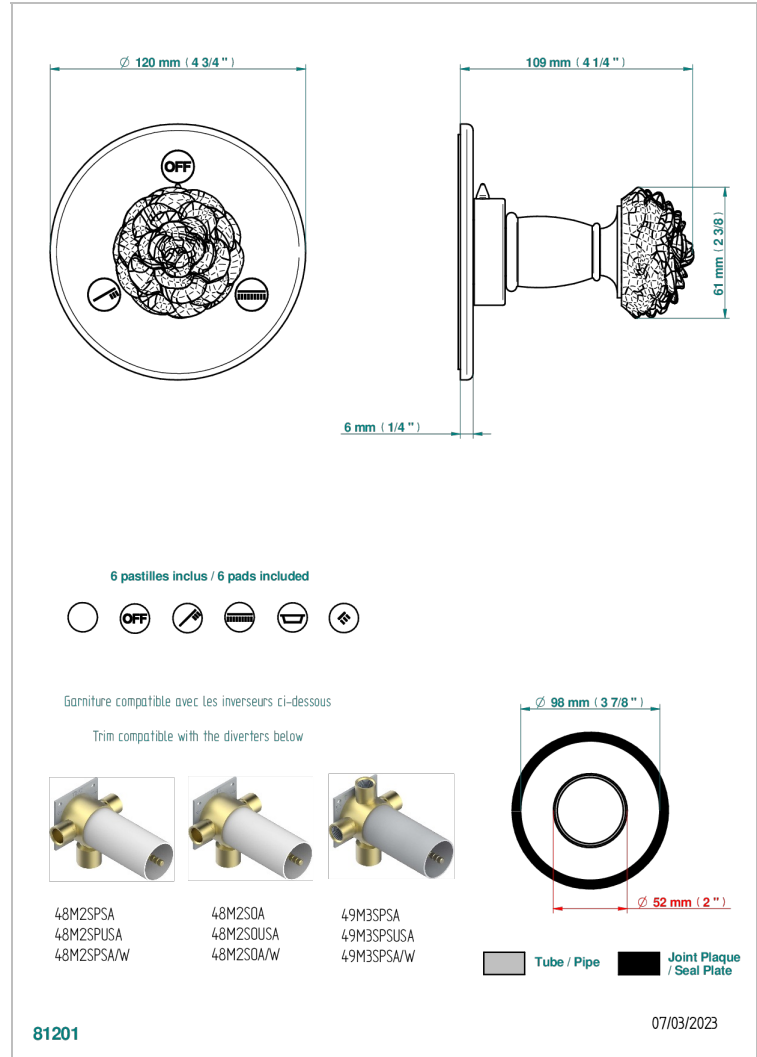

CAMELIA BLACK CRYSTAL

U5K-48M2SB

Trim for wall mounted diverter, 2 ways - ref. 48M2 and 3 ways - ref. 49M3

CHARACTERISTIC

- Camélia Black crystal
- Trim for wall mounted diverter, 2 ways - ref. 48M2 and 3 ways - ref. 49M3

RELATED SKU'S

- Ref. G00-48M2SOA Wall mounted 3-way diverter with ceramic cartridge for concealed installation- 1 inlet 3/4" and 2 outlets 1/2" without stop position, without trim
- Ref. G00-48M2SPSA Wall mounted 3-way diverter with ceramic cartridge for concealed installation, 1 inlet 3/4" and 2 outlets 1/2" with stop position, without trim
- Ref. G00-49M3SPSA Wall mounted 4-way diverter with ceramic cartridge for concealed installation- 1 inlet 3/4" and 3 outlets 1/2" with stop position, without trim