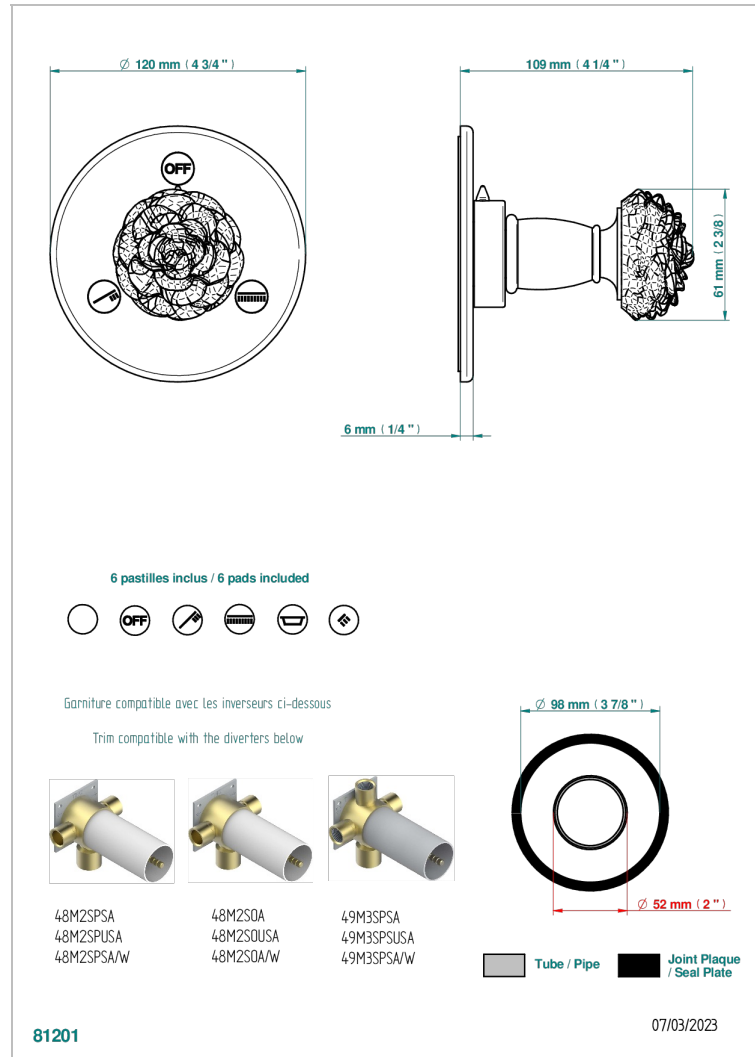

CAMELIA BLACK CRYSTAL

U5K-48M2SB

Trim for wall mounted diverter, 2 ways - ref. 48M2 and 3 ways - ref. 49M3

THG[®]
PARIS

ХАРАКТЕРИСТИКИ

- Camélia Black crystal
- Trim for wall mounted diverter, 2 ways - ref. 48M2 and 3 ways - ref. 49M3

СВЯЗАННЫЕ ТОВАРНЫЕ ПОЗИЦИИ

- Ref. G00-48M2SOA Wall mounted 3-way diverter with ceramic cartridge for concealed installation- 1 inlet 3/4" and 2 outlets 1/2" without stop position, without trim
- Ref. G00-48M2SPSA Wall mounted 3-way diverter with ceramic cartridge for concealed installation, 1 inlet 3/4" and 2 outlets 1/2" with stop position, without trim
- Ref. G00-49M3SPSA Wall mounted 4-way diverter with ceramic cartridge for concealed installation- 1 inlet 3/4" and 3 outlets 1/2" with stop position, without trim