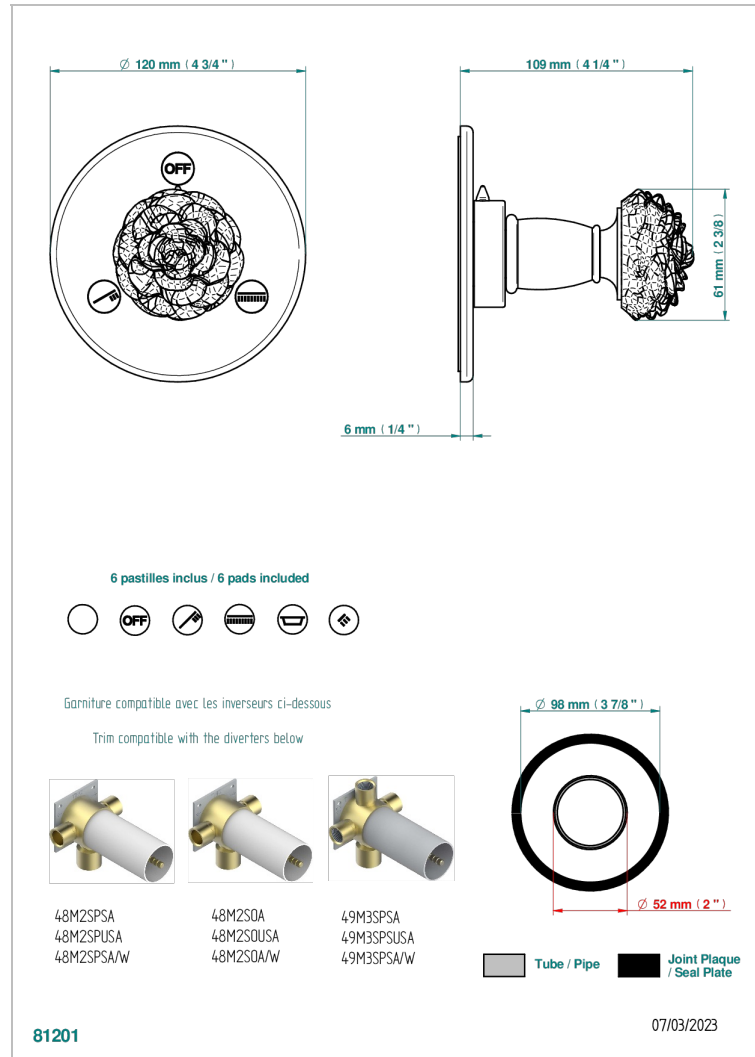

CAMELIA BLACK CRYSTAL

U5K-48M2SB

Trim for wall mounted diverter, 2 ways - ref. 48M2 and 3 ways - ref. 49M3

CHARACTERISTIC

- Camélia Black crystal
- Trim for wall mounted diverter, 2 ways - ref. 48M2 and 3 ways - ref. 49M3

RELATED SKU'S

- Ref. G00-48M2SOA Wall mounted 3-way diverter with ceramic cartridge for concealed installation- 1 inlet 3/4" and 2 outlets 1/2" without stop position, without trim
- Ref. G00-48M2SPSA Wall mounted 3-way diverter with ceramic cartridge for concealed installation, 1 inlet 3/4" and 2 outlets 1/2" with stop position, without trim
- Ref. G00-49M3SPSA Wall mounted 4-way diverter with ceramic cartridge for concealed installation- 1 inlet 3/4" and 3 outlets 1/2" with stop position, without trim