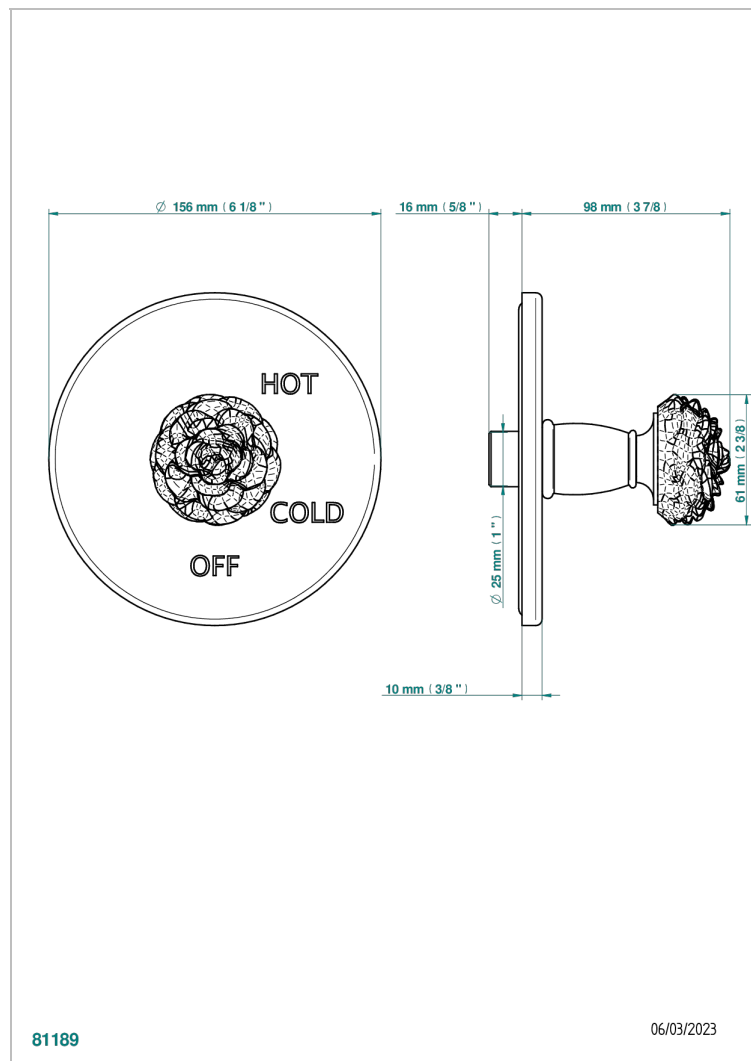

CAMELIA CLEAR CRYSTAL

U5L-320B

Trim for pressure balance valve

THG[®]
PARIS

81189

06/03/2023

CHARACTERISTIC

- Camélia Clear crystal
- Trim for pressure balance valve

RELATED SKU'S

- Ref. G00-320A 1/2 " Pressure balance valve

AVAILABLE FINITIONS

Black ceram - D30
Blush PVD - H62
Brass color PVD - H49
Brown bronze color PVD - F33
Chrome polished - A02
Gold color PVD - H52

Nickel antique / Sovereign - H28
Nickel color PVD - H55
Nickel polished - B01
Soft matt gold - F31
Umber PVD - H66