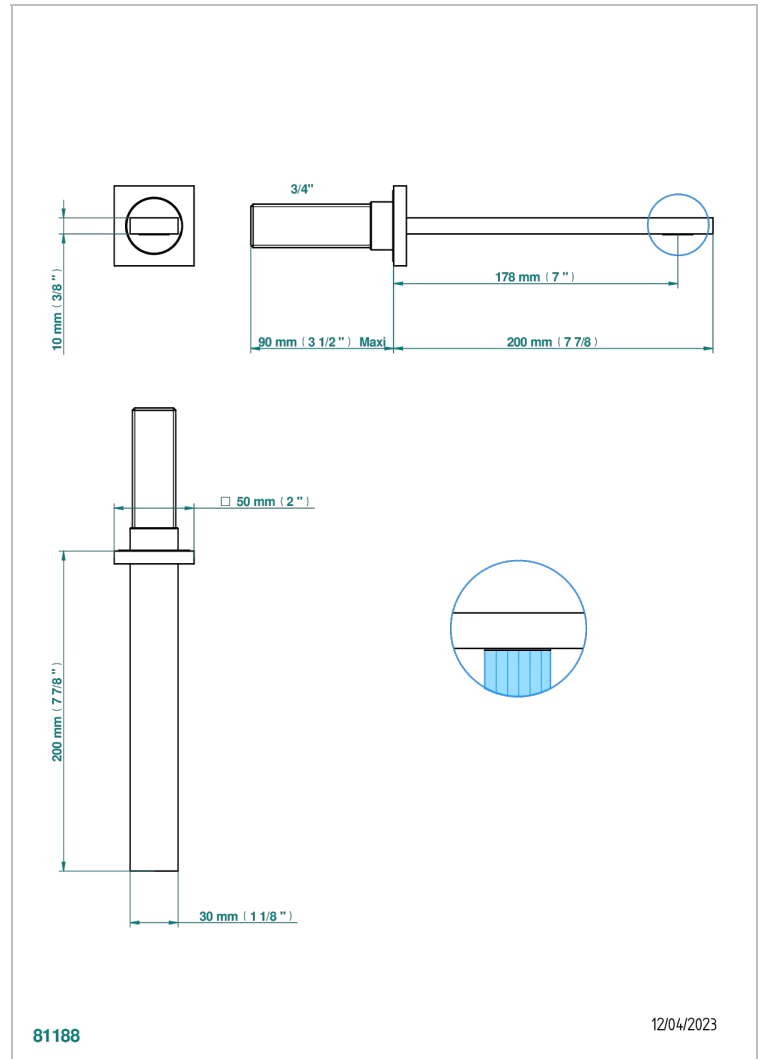

SOHO 2023

G7K-42SGB

Bath spout, wall mounted

THG[®]
PARIS

CHARACTERISTIC

- Soho 2023
- Bath spout, wall mounted

AVAILABLE FINITIONS

Blush PVD - H62
Brass color PVD - H49
Brown bronze color PVD - F33
Chrome polished - A02
Gold color PVD - H52
Gold mat - F07