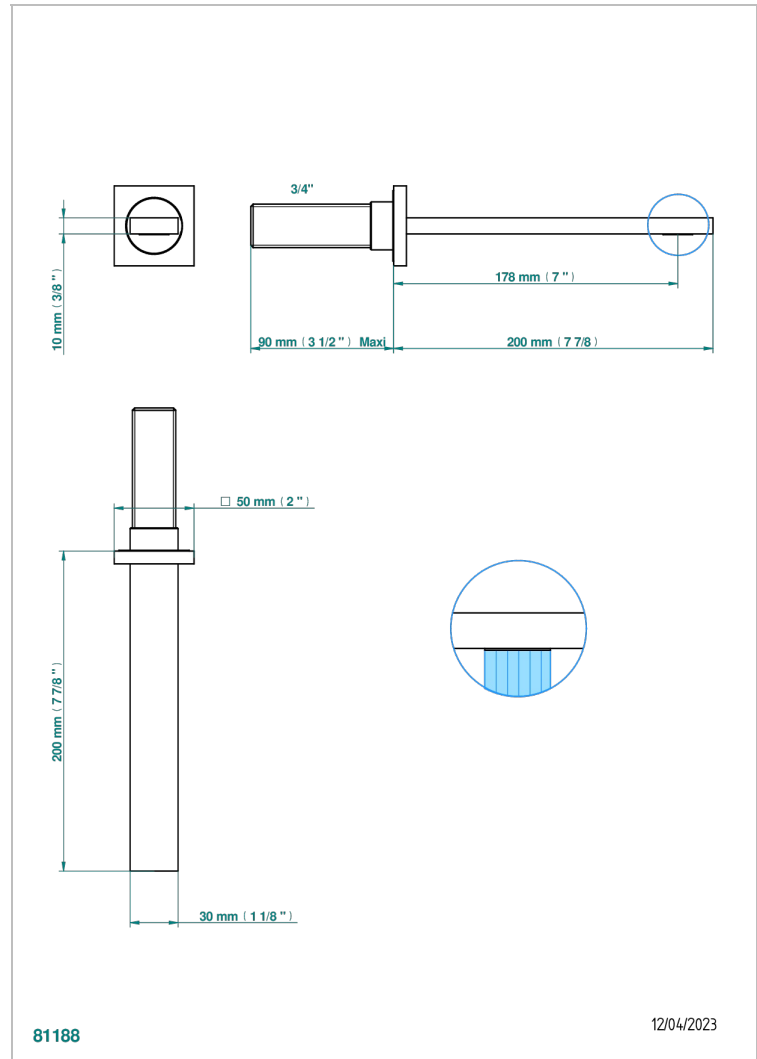

SOHO 2023

G7K-42SGB

Wall mounted bath spout, without T junction

CHARACTERISTIC

- Soho 2023
- Wall mounted bath spout, without T junction

AVAILABLE FINITIONS

Blush PVD - H62
Brass color PVD - H49
Brown bronze color PVD - F33
Gold color PVD - H52
Graphite PVD - H64
Matt Umber PVD - H67