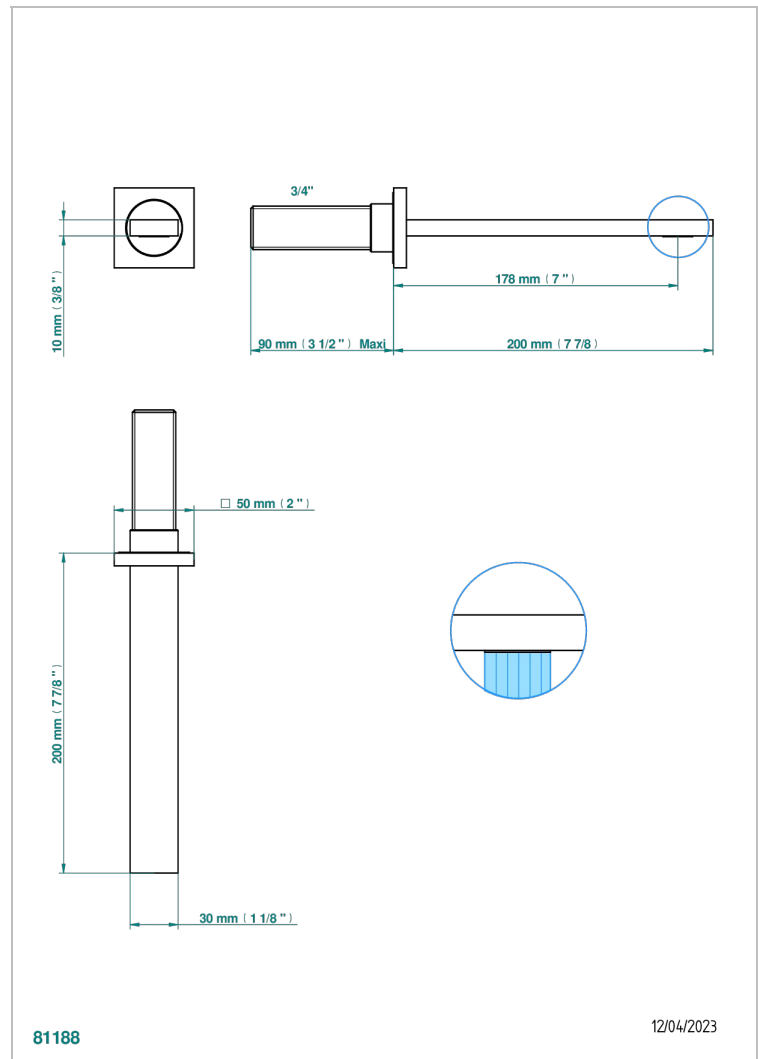

SOHO 2023

G7K-42SGB

Wall mounted bath spout, without T junction

THG[®]
PARIS

EIGENSCHAFTEN

- Soho 2023
- Wall mounted bath spout, without T junction

VERFÜGBARE OBERFLÄCHEN

Blassgold - F30
Blassgold matt unlackiert - F31
Chrom - A02
Chrom matt - C02
Gold - F01
Gold matt - F07

Pvd nickel matt - H56
Pvd umber - H66
Pvd umber matt - H67
Silbernickel - B01