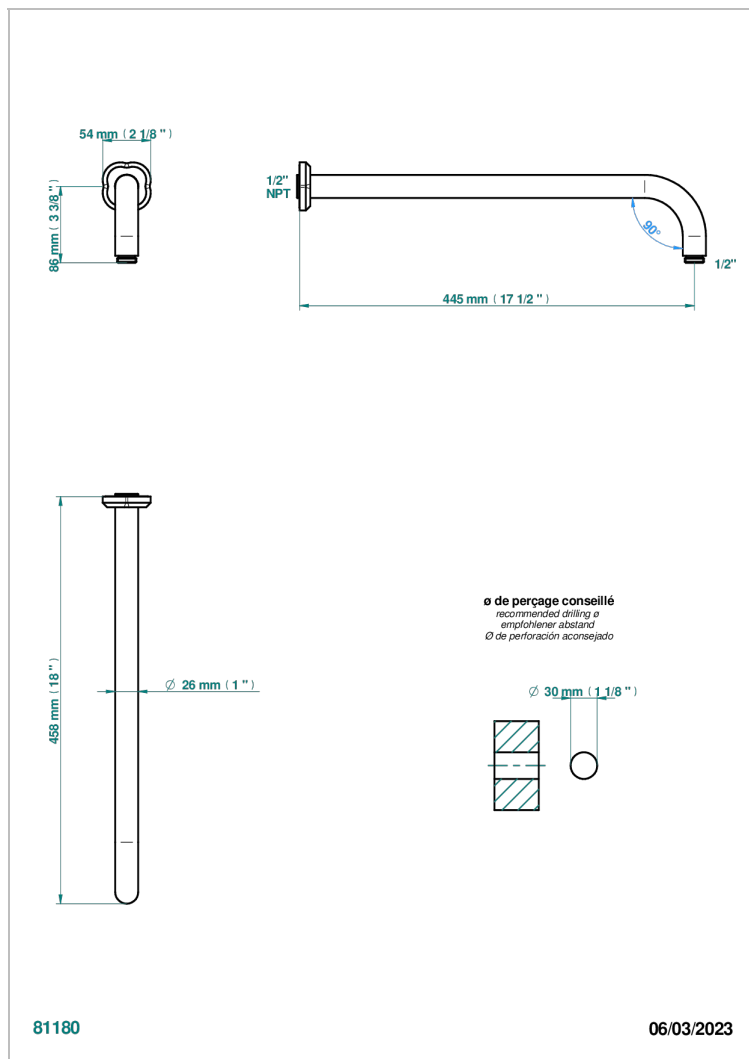

CAMELIA CLEAR CRYSTAL

U5L-84L/US

Horizontal shower arm, 90°, lg: 17"

THG[®]
PARIS

CHARACTERISTIC

- Camélia Clear crystal
- Horizontal shower arm, 90°, lg: 17"

AVAILABLE FINITIONS

Black ceram - D30
Blush PVD - H62
Brass color PVD - H49
Brown bronze color PVD - F33
Chrome polished - A02
Gold color PVD - H52

Nickel antique / Sovereign - H28
Nickel color PVD - H55
Nickel polished - B01
Soft matt gold - F31
Umber PVD - H66