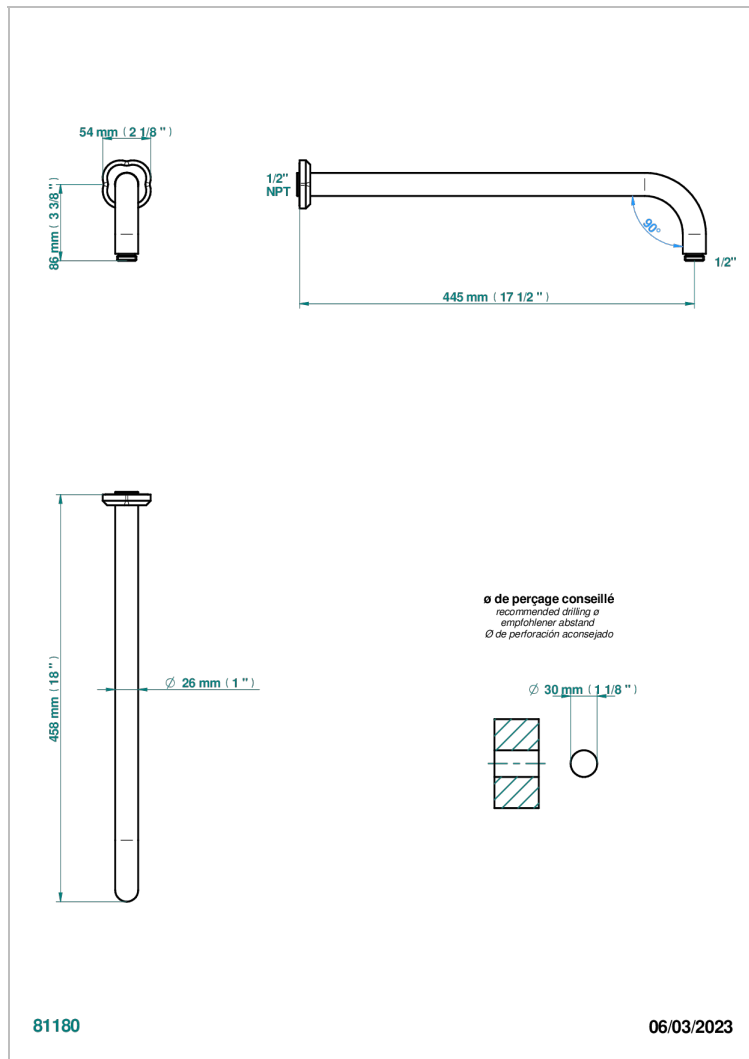

CAMELIA BLACK CRYSTAL

U5K-84L/US

Horizontal shower arm, 90°, lg: 17"

THG[®]
PARIS

CHARACTERISTIC

- Camélia Black crystal
- Horizontal shower arm, 90°, lg: 17"

AVAILABLE FINITIONS

Black ceram - D30
Blush PVD - H62
Brass color PVD - H49
Brown bronze color PVD - F33
Chrome polished - A02
Gold color PVD - H52

Gold mat - F07
Gold polished - F01
Graphite PVD - H64
Matt Umber PVD - H67
Matt blush PVD - H60
Matt brass color PVD - H50

Matt brown bronze color PVD - F34
Matt chrome (American satin) - C02
Matt gold color PVD - H53
Matt graphite PVD - H65
Matt nickel (American satin) - C01
Matt nickel color PVD - H56

Nickel antique / Sovereign - H28
Nickel color PVD - H55
Nickel polished - B01
Soft matt gold - F31
Umber PVD - H66