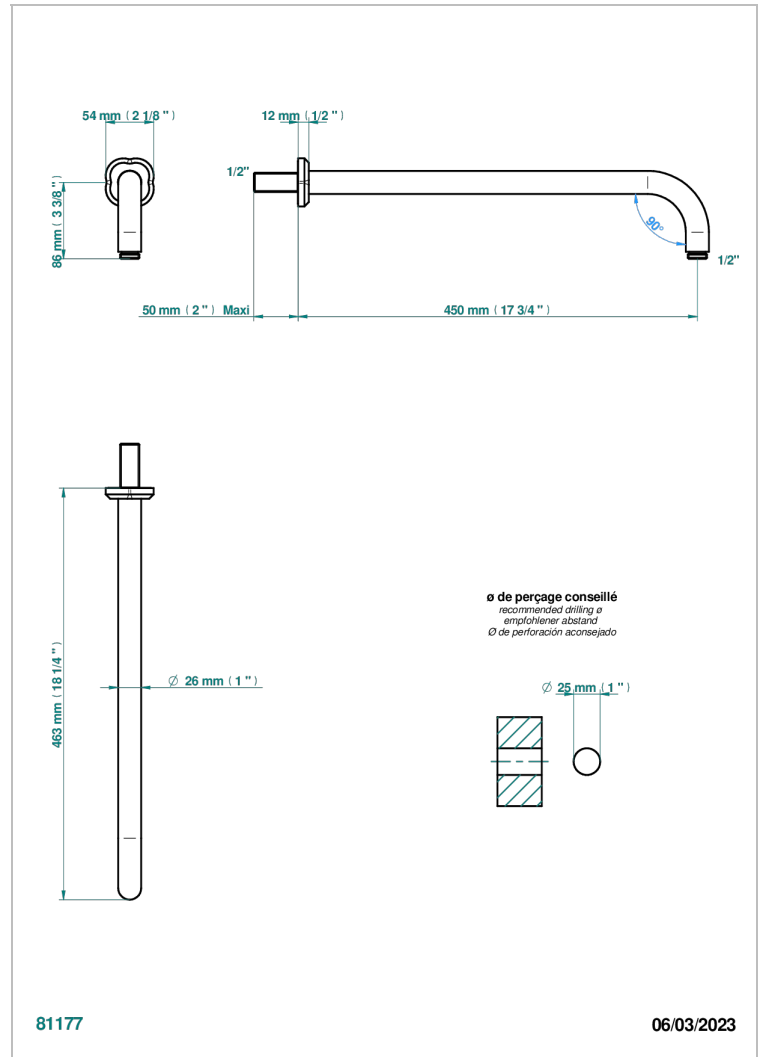

# CAMELIA CLEAR CRYSTAL

U5L-84L

Wall mounted shower arm, length: 450 mm, 90°

THG<sup>®</sup>  
PARIS

## CHARACTERISTIC

- Camélia Clear crystal
- Wall mounted shower arm, length: 450 mm, 90°

## AVAILABLE FINITIONS

Antique nickel - H28  
Black ceram - D30  
Blush PVD - H62  
Brass color PVD - H49  
Brown bronze color PVD - F33  
Gold color PVD - H52

Graphite PVD - H64  
Matt Umber PVD - H67  
Matt blush PVD - H60  
Matt brass color PVD - H50  
Matt brown bronze color PVD - F34  
Matt chrome - C02