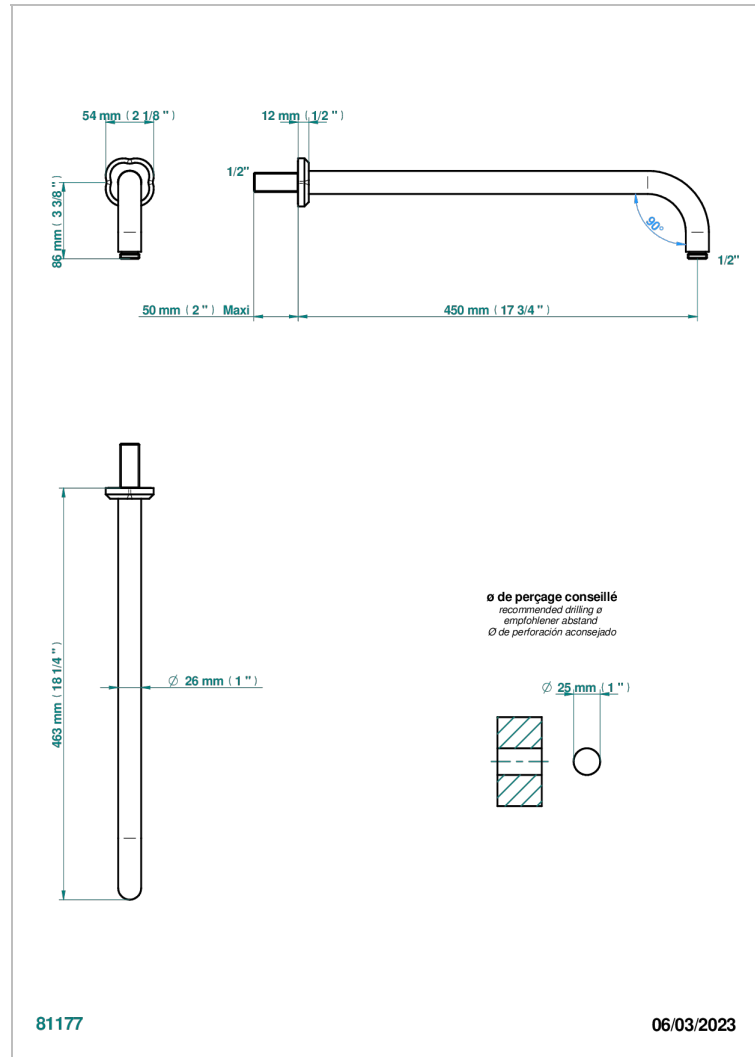

# CAMELIA BLACK CRYSTAL

U5K-84L

Wall mounted shower arm, length: 450 mm, 90°

THG<sup>®</sup>  
PARIS

## CHARACTERISTIC

- Camélia Black crystal
- Wall mounted shower arm, length: 450 mm, 90°

## AVAILABLE FINITIONS

Antique nickel - H28  
Black ceram - D30  
Blush PVD - H62  
Brass color PVD - H49  
Brown bronze color PVD - F33  
Gold color PVD - H52

Graphite PVD - H64  
Matt Umber PVD - H67  
Matt blush PVD - H60  
Matt brass color PVD - H50  
Matt brown bronze color PVD - F34  
Matt chrome - C02