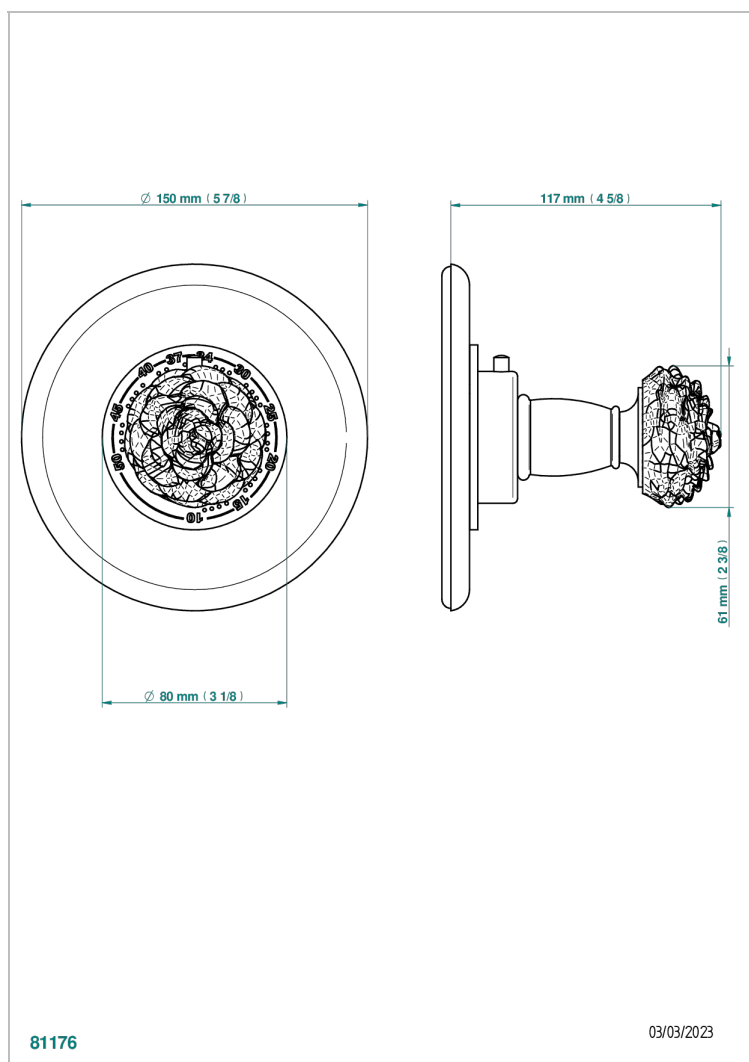

# CAMELIA CLEAR CRYSTAL

U5L-15EN16US

Trim plate and handle for eurotherm valve 8200/us & 8300/us

THG<sup>®</sup>  
PARIS

## CHARACTERISTIC

- Camélia Clear crystal
- Trim plate and handle for eurotherm valve 8200/us & 8300/us