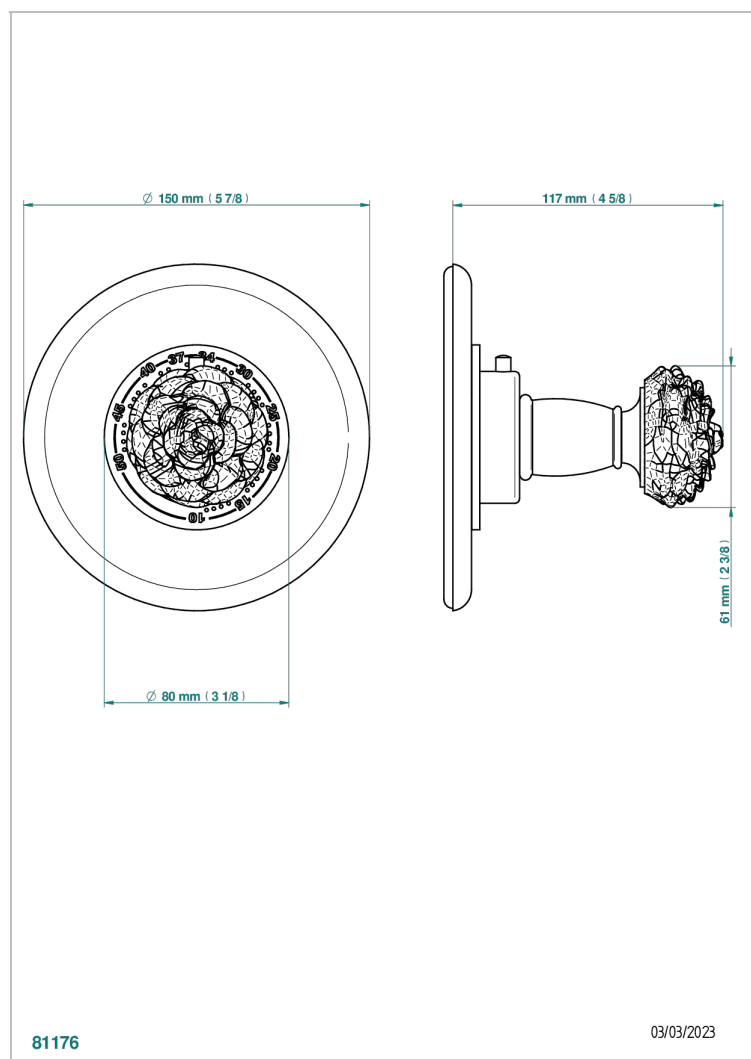

CAMELIA CLEAR CRYSTAL

U5L-15EN16EM

Trim for Eurotherm thermostat n° 8105N, 8200N, 8300

THG[®]
PARIS

CHARACTERISTIC

- Camélia Clear crystal
- Trim for Eurotherm thermostat n° 8105N, 8200N, 8300

RELATED SKU'S

- Ref. G00-8105N 1/2" Eurotherm thermostat, 40 l/min with wax cartridge
- Ref. G00-8200N 3/4" Eurotherm thermostat, 80 l/min

AVAILABLE FINITIONS

Antique nickel - H28
Black ceram - D30
Blush PVD - H62
Brass color PVD - H49
Brown bronze color PVD - F33
Gold color PVD - H52