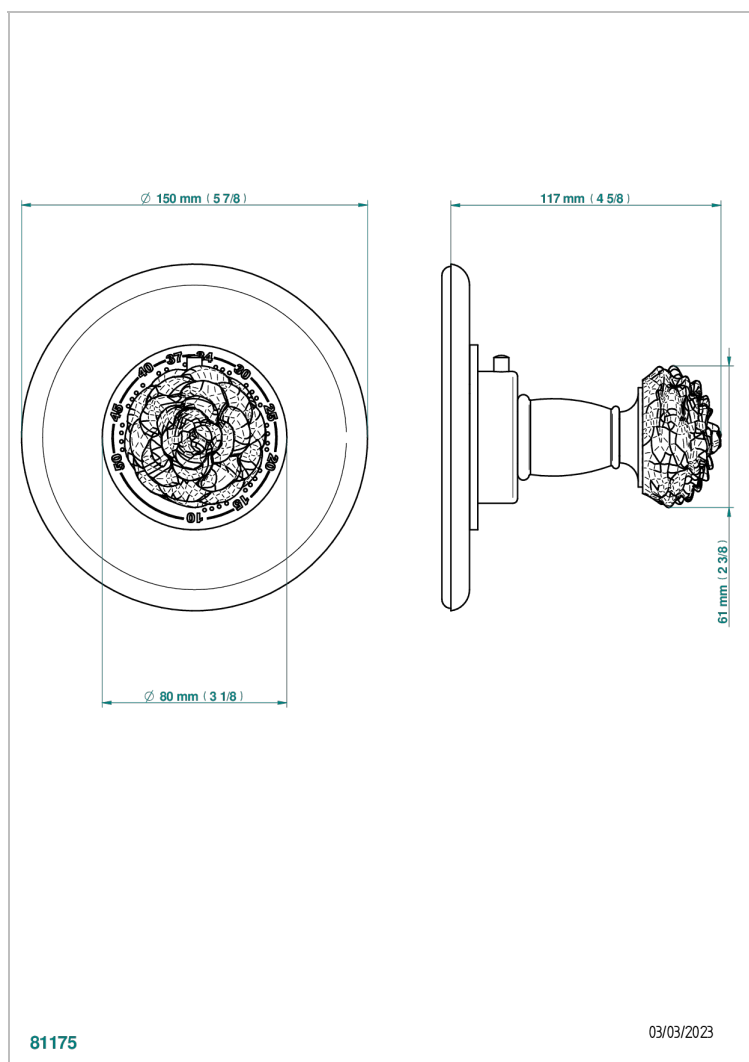

CAMELIA BLACK CRYSTAL

U5K-15EN16US

Trim plate and handle for eurotherm valve 8200/us & 8300/us

THG[®]
PARIS

CHARACTERISTIC

- Camélia Black crystal
- Trim plate and handle for eurotherm valve 8200/us & 8300/us