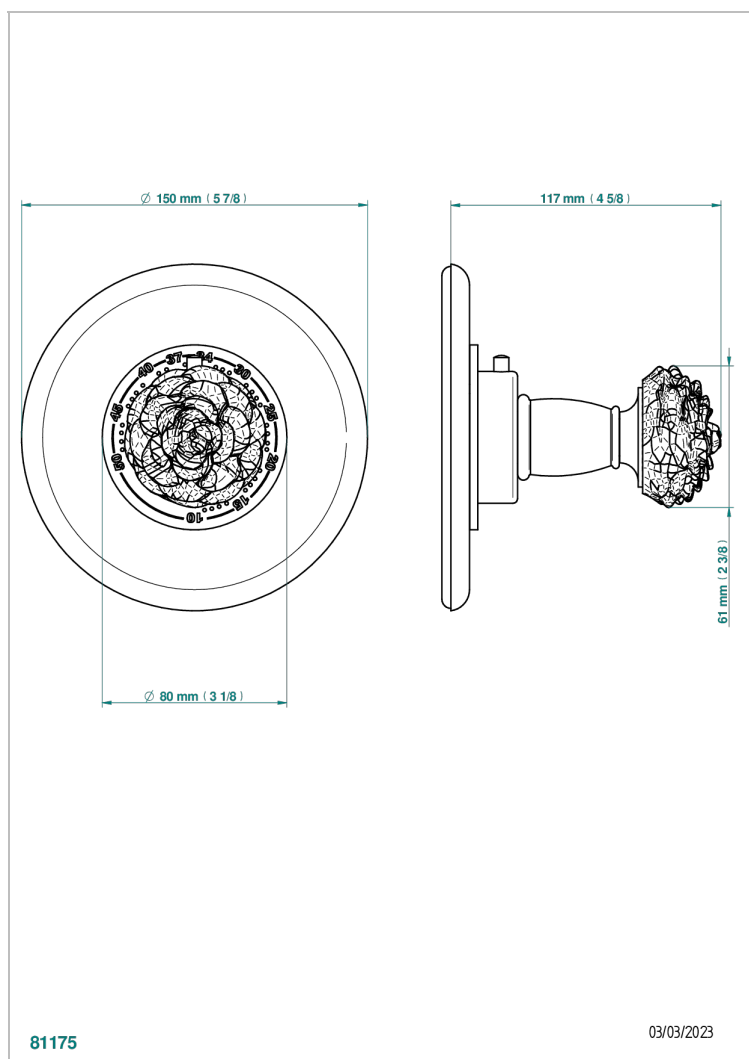

# CAMELIA BLACK CRYSTAL

U5K-15EN16EM

Trim for Eurotherm thermostat n° 8105N, 8200N, 8300

THG<sup>®</sup>  
PARIS

## CHARACTERISTIC

- Camélia Black crystal
- Trim for Eurotherm thermostat n° 8105N, 8200N, 8300

## RELATED SKU'S

- Ref. G00-8105N 1/2" Eurotherm thermostat, 40 l/min with wax cartridge
- Ref. G00-8200N 3/4" Eurotherm thermostat, 80 l/min