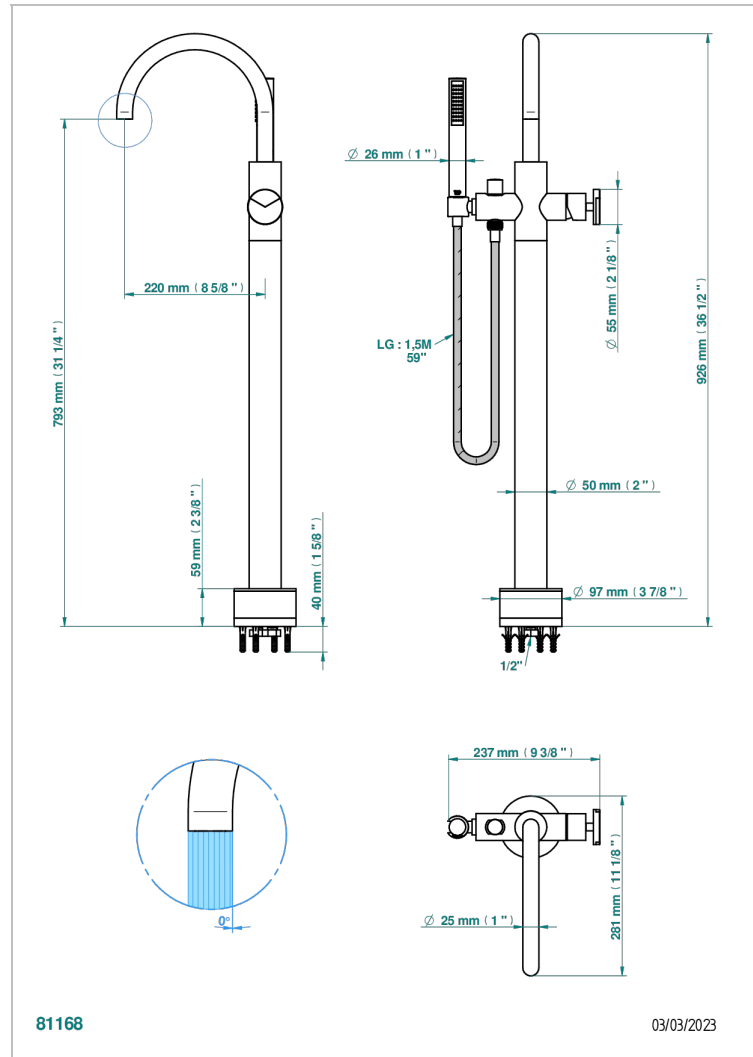

Free-standing single lever bath mixer with handshower with Easyclean system

CHARACTERISTIC

- Yoko Delta Howlite
- Free-standing single lever bath mixer with handshower with Easyclean system

AVAILABLE FINITIONS