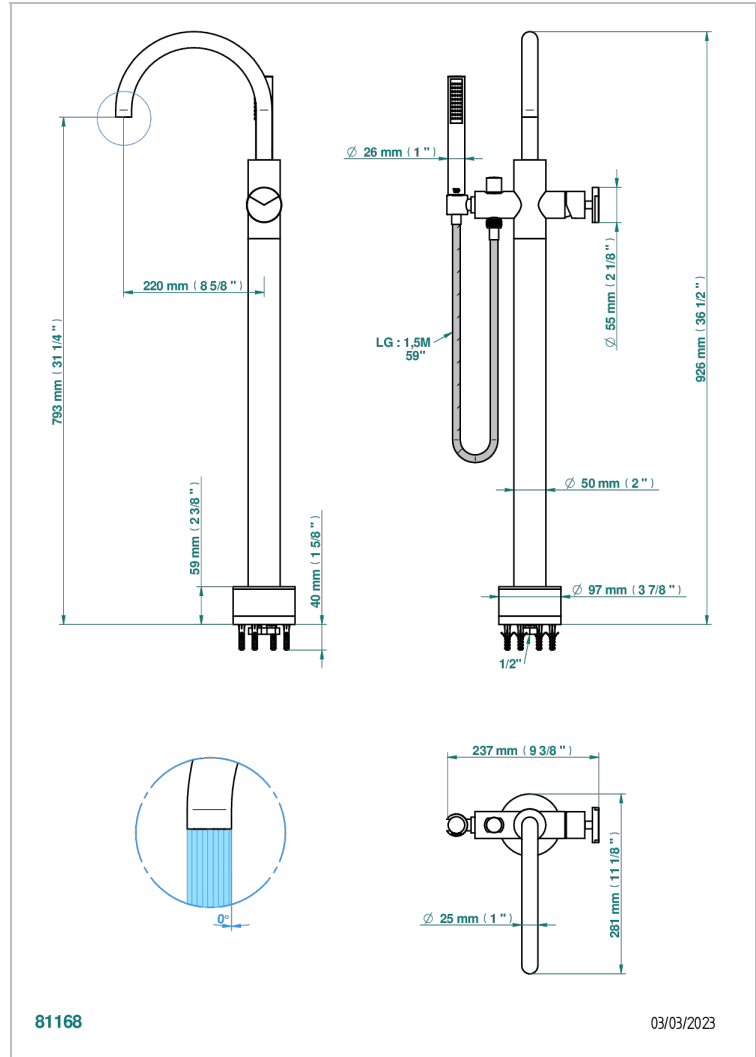

YOKO DELTA HOWLITE

G7W-6508S

Free-standing bath mixer with handshower with Easyclean system

CHARACTERISTIC

- Yoko Delta Howlite
- Free-standing bath mixer with handshower with Easyclean system

AVAILABLE FINITIONS