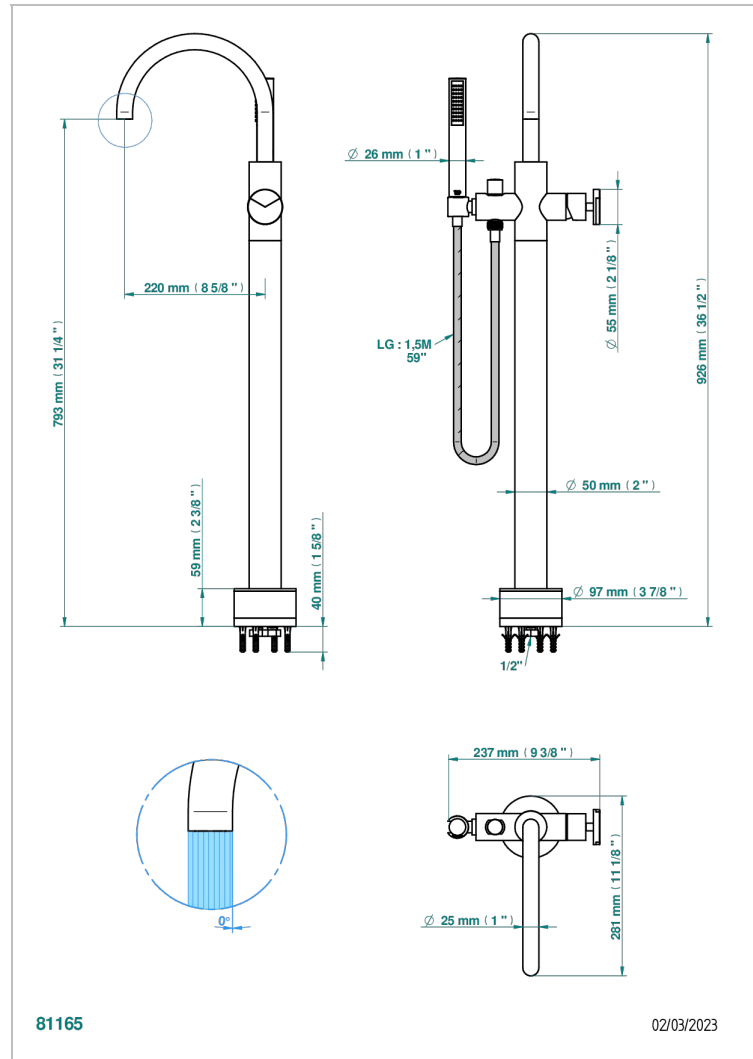

Free-standing single lever bath mixer with handshower with Easyclean system

CHARACTERISTIC

- Yoko Delta
- Free-standing single lever bath mixer with handshower with Easyclean system

AVAILABLE FINITIONS

Black ceram - D30
Blush PVD - H62
Brass color PVD - H49
Brown bronze color PVD - F33
Chrome polished - A02
Gold color PVD - H52

Matt nickel color PVD - H56
Natural smoked Brass - A13
Nickel antique / Sovereign - H28
Nickel color PVD - H55
Nickel polished - B01
Polished chrome with gold inlay - GA1

Soft gold - F30
Soft matt gold - F31
Umber PVD - H66